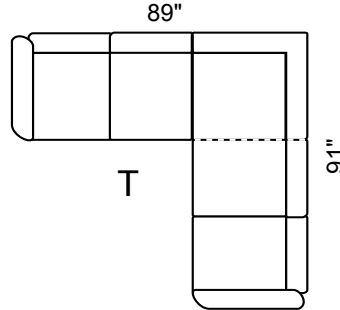

## Options Available:

- Sofa, Loveseat, Chair See Coordinating Style "Bailey"
- Sofa Bed 1'6" in 3-Seat
- Hi Back Chair & Coordinating Recliner
- Optional Leg Color: Natural or Walnut
- Perimeter Wooden Base (Col. Espresso)
- Customization: ± Length, Width, Height

Depth: 36" Height: 34"

Arm 9" wide All  
Dimensions  
Allow ±2"

LHF Sec. Sofa + RHF 1 Arm Sofa

LHF 1 Arm Sofa + RHF Sec. Sofa +

LHF 1 Arm L/seat + RHF Sec. Sofa

LHF Sec. Sofa + RHF 1 Arm L/seat

LHF Sec. Chaise + RHF 1 Arm L/seat

LHF 1 Arm L/seat + RHF Sec. Chaise

LHF Sec. Chaise + RHF 1 Arm Sofa

LHF 1 Arm Sofa + RHF Sec. Chaise

Sofa Bed available in all sectional configurations. 52" Double Bed in 3-Seat Sofa.