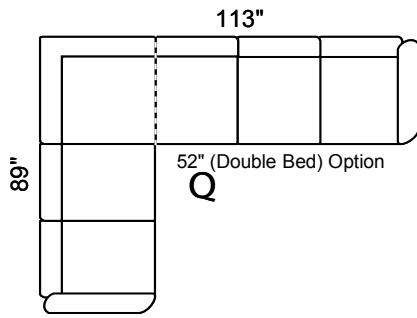

## Features:

- Legs: Fr: 3 Bk: 7 (Col.Expresso)
- Seat Cushion: High Den. 2.2 Foam Removable & Adjustable
- Back Cushion: Semi-attached Self-adjustable, Channel fill
- Baseball / French Stitching: All cushions, front & side panels

## Options Available:

- Sofa, Loveseat, Chair See Coordinating Style "Bailey"
- Sofa Bed 1'6" in 3-Seat
- Hi Back Chair & Coordinating Recliner
- Optional Leg Color: Natural or Walnut
- Perimeter Wooden Base (Col. Espresso)
- Customization: ± Length, Width, Height

Depth: 36" Height: 34"

Arm 9" wide All  
Dimensions  
Allow ±2"

LHF Sec. Sofa + RHF 1 Arm Sofa

LHF 1 Arm Sofa + RHF Sec. Sofa +

LHF 1 Arm L/seat + RHF Sec. Sofa

LHF Sec. Sofa + RHF 1 Arm L/seat

LHF Sec. Chaise + RHF 1 Arm L/seat

LHF 1 Arm L/seat + RHF Sec. Chaise

LHF Sec. Chaise + RHF 1 Arm Sofa

LHF 1 Arm Sofa + RHF Sec. Chaise

Sofa Bed available in all sectional configurations. 52" Double Bed in 3-Seat Sofa.