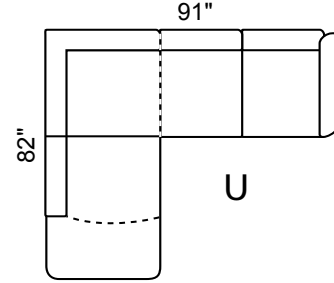

## Options Available:

- Sofa, Loveseat, Chair See Coordinating Style "Bailey"
- Sofa Bed 1'6" in 3-Seat
- Hi Back Chair & Coordinating Recliner
- Optional Leg Color: Natural or Walnut
- Perimeter Wooden Base (Col. Espresso)
- Customization: ± Length, Width, Height

Depth: 36" Height: 34"

Arm 9" wide All  
Dimensions  
Allow ±2"

LHF Sec. Sofa + RHF 1 Arm Sofa

LHF 1 Arm Sofa + RHF Sec. Sofa +

LHF 1 Arm L/seat + RHF Sec. Sofa

LHF Sec. Sofa + RHF 1 Arm L/seat

LHF Sec. Chaise + RHF 1 Arm L/seat