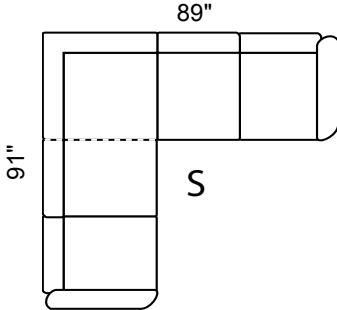

## Options Available:

- Sofa, Loveseat, Chair See Coordinating Style "Bailey"
- Sofa Bed 1'6" in 3-Seat
- Hi Back Chair & Coordinating Recliner
- Optional Leg Color: Natural or Walnut
- Perimeter Wooden Base (Col. Espresso)
- Customization: ± Length, Width, Height

Depth: 36" Height: 34"

Arm 9" wide All  
Dimensions  
Allow ±2"

LHF Sec. Sofa + RHF 1 Arm Sofa

LHF 1 Arm Sofa + RHF Sec. Sofa +

LHF 1 Arm L/seat + RHF Sec. Sofa

LHF Sec. Sofa + RHF 1 Arm L/seat

LHF Sec. Chaise + RHF 1 Arm L/seat

LHF 1 Arm L/seat + RHF Sec. Chaise

LHF Sec. Chaise + RHF 1 Arm Sofa

LHF 1 Arm Sofa + RHF Sec. Chaise

Sofa Bed available in all sectional configurations. 52" Double Bed in 3-Seat Sofa.