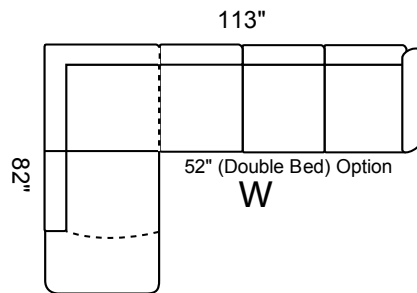

## Options Available:

- Sofa, Loveseat, Chair See Coordinating Style "Bailey"
- Sofa Bed 1'6" in 3-Seat
- Hi Back Chair & Coordinating Recliner
- Optional Leg Color: Natural or Walnut
- Perimeter Wooden Base (Col. Espresso)
- Customization: ± Length, Width, Height

Depth: 36" Height: 34"

Arm 9" wide All  
Dimensions  
Allow ±2"

LHF Sec. Sofa + RHF 1 Arm Sofa

LHF 1 Arm Sofa + RHF Sec. Sofa +

LHF 1 Arm L/seat + RHF Sec. Sofa

LHF Sec. Sofa + RHF 1 Arm L/seat

LHF Sec. Chaise + RHF 1 Arm L/seat

LHF 1 Arm L/seat + RHF Sec. Chaise

LHF Sec. Chaise + RHF 1 Arm Sofa

LHF 1 Arm Sofa + RHF Sec. Chaise

Sofa Bed available in all sectional configurations. 52" Double Bed in 3-Seat Sofa.