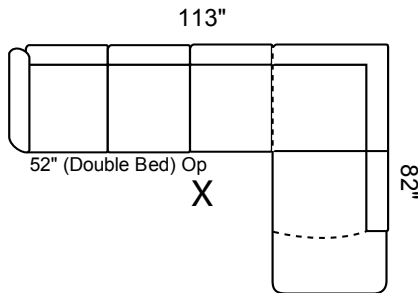

## Options Available:

- Sofa, Loveseat, Chair See Coordinating Style "Bailey"
- Sofa Bed 1'6" in 3-Seat
- Hi Back Chair & Coordinating Recliner
- Optional Leg Color: Natural or Walnut
- Perimeter Wooden Base (Col. Espresso)
- Customization: ± Length, Width, Height

Depth: 36" Height: 34"

Arm 9" wide All  
Dimensions  
Allow ±2"

LHF Sec. Sofa + RHF 1 Arm Sofa

LHF 1 Arm Sofa + RHF Sec. Sofa +

LHF 1 Arm L/seat + RHF Sec. Sofa

LHF Sec. Sofa + RHF 1 Arm L/seat

LHF Sec. Chaise + RHF 1 Arm L/seat

LHF 1 Arm L/seat + RHF Sec. Chaise

LHF Sec. Chaise + RHF 1 Arm Sofa

LHF 1 Arm Sofa + RHF Sec. Chaise

Sofa Bed available in all sectional configurations. 52" Double Bed in 3-Seat Sofa.