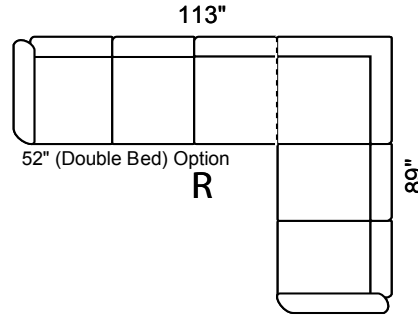

## Options Available:

- Sofa, Loveseat, Chair See Coordinating Style "Bailey"
- Sofa Bed 1'6" in 3-Seat
- Hi Back Chair & Coordinating Recliner
- Optional Leg Color: Natural or Walnut
- Perimeter Wooden Base (Col. Espresso)
- Customization: ± Length, Width, Height

Depth: 36" Height: 34"

Arm 9" wide All  
Dimensions  
Allow ±2"

LHF Sec. Sofa + RHF 1 Arm Sofa

LHF 1 Arm Sofa + RHF Sec. Sofa +

LHF 1 Arm L/seat + RHF Sec. Sofa

LHF Sec. Sofa + RHF 1 Arm L/seat

LHF Sec. Chaise + RHF 1 Arm L/seat

LHF 1 Arm L/seat + RHF Sec. Chaise

LHF Sec. Chaise + RHF 1 Arm Sofa

LHF 1 Arm Sofa + RHF Sec. Chaise

Sofa Bed available in all sectional configurations. 52" Double Bed in 3-Seat Sofa.