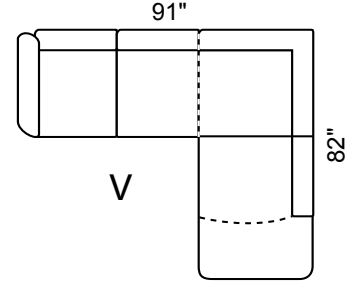

Depth: 36" Height: 34"

Arm 9" wide All  
Dimensions  
Allow ±2"

LHF Sec. Sofa + RHF 1 Arm Sofa

LHF 1 Arm Sofa + RHF Sec. Sofa +

LHF 1 Arm L/seat + RHF Sec. Sofa

LHF Sec. Sofa + RHF 1 Arm L/seat

LHF Sec. Chaise + RHF 1 Arm L/seat