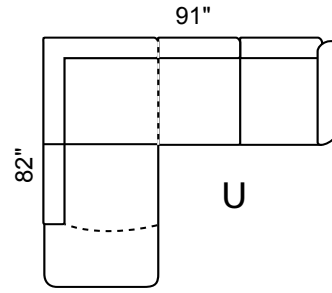

Depth: 36" Height: 34"

Arm 9" wide All Dimensions

LHF Sec. Sofa + RHF 1 Arm Sofa

LHF 1 Arm Sofa + RHF Sec. Sofa +

LHF 1 Arm L/seat + RHF Sec. Sofa

LHF Sec. Sofa + RHF 1 Arm L/seat

LHF Sec. Chaise + RHF 1 Arm L/seat

LHF 1 Arm L/seat + RHF Sec. Chaise

LHF Sec. Chaise + RHF 1 Arm Sofa

LHF 1 Arm Sofa + RHF Sec. Chaise

Sofa Bed available in all sectional configurations. 52" Double Bed in 3-Seat Sofa.