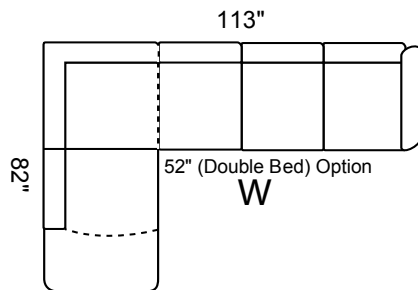

Depth: 36" Height: 34"

Arm 9" wide All Dimensions

LHF Sec. Sofa + RHF 1 Arm Sofa

LHF 1 Arm Sofa + RHF Sec. Sofa +

LHF 1 Arm L/seat + RHF Sec. Sofa

LHF Sec. Sofa + RHF 1 Arm L/seat

LHF Sec. Chaise + RHF 1 Arm L/seat

LHF 1 Arm L/seat + RHF Sec. Chaise

LHF Sec. Chaise + RHF 1 Arm Sofa

LHF 1 Arm Sofa + RHF Sec. Chaise

Sofa Bed available in all sectional configurations. 52" Double Bed in 3-Seat Sofa.