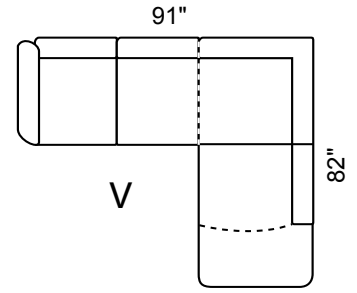

Depth: 36" Height: 34"

Arm 9" wide All Dimensions

LHF Sec. Sofa + RHF 1 Arm Sofa

LHF 1 Arm Sofa + RHF Sec. Sofa +

LHF 1 Arm L/seat + RHF Sec. Sofa

LHF Sec. Sofa + RHF 1 Arm L/seat

LHF Sec. Chaise + RHF 1 Arm L/seat

LHF 1 Arm L/seat + RHF Sec. Chaise

LHF Sec. Chaise + RHF 1 Arm Sofa

LHF 1 Arm Sofa + RHF Sec. Chaise

Sofa Bed available in all sectional configurations. 52" Double Bed in 3-Seat Sofa.