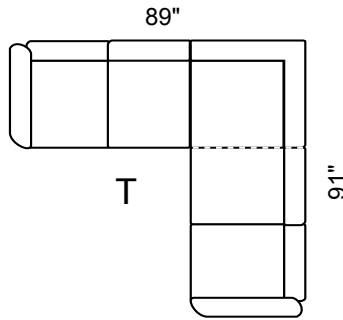

Depth: 36" Height: 34"

Arm 9" wide All Dimensions

LHF Sec. Sofa + RHF 1 Arm Sofa

LHF 1 Arm Sofa + RHF Sec. Sofa +

LHF 1 Arm L/seat + RHF Sec. Sofa

LHF Sec. Sofa + RHF 1 Arm L/seat

LHF Sec. Chaise + RHF 1 Arm L/seat

LHF 1 Arm L/seat + RHF Sec. Chaise

LHF Sec. Chaise + RHF 1 Arm Sofa

LHF 1 Arm Sofa + RHF Sec. Chaise

Sofa Bed available in all sectional configurations. 52" Double Bed in 3-Seat Sofa.