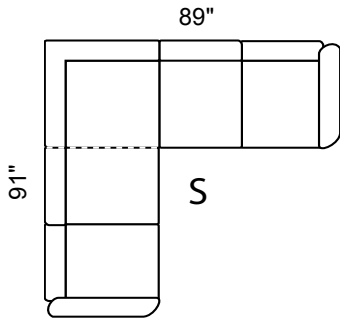

Depth: 36" Height: 34"

Arm 9" wide All Dimensions

LHF Sec. Sofa + RHF 1 Arm Sofa

LHF 1 Arm Sofa + RHF Sec. Sofa +

LHF 1 Arm L/seat + RHF Sec. Sofa

LHF Sec. Sofa + RHF 1 Arm L/seat

LHF Sec. Chaise + RHF 1 Arm L/seat

LHF 1 Arm L/seat + RHF Sec. Chaise

LHF Sec. Chaise + RHF 1 Arm Sofa

LHF 1 Arm Sofa + RHF Sec. Chaise

Sofa Bed available in all sectional configurations. 52" Double Bed in 3-Seat Sofa.