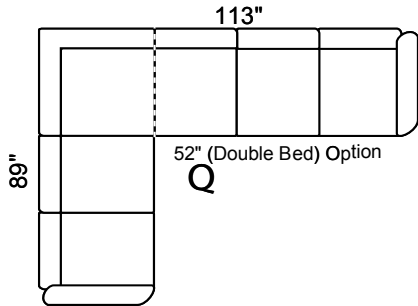

Profile

Features:

- Legs: Fr: 3 Bk: 7 (Col.Expresso)
- Seat Cushion: High Den. 2.2 Foam Removable & Adjustable
- Back Cushion: Semi-attach Self-adjustable, Channel fill
- Baseball / French Stitching: All cushions, front & side panels

Options Available:

- Sofa, Loveseat, Chair See Coordinating Style " Member"
- Sofa Bed 1 G' in 3-Seat
- Hi Back Chair & Coordinating Recliner
- Optional Leg Color: Natural or Walnut
- Perimeter Wooden Base (Col. Espresso)
- Customization: ± Length, Width, Height

Depth: 36" Height: 34"

Arm 9" wide All Dimensions

LHF Sec. Sofa + RHF 1 Arm Sofa

LHF 1 Arm Sofa + RHF Sec. Sofa +

LHF 1 Arm L/seat + RHF Sec. Sofa

LHF Sec. Sofa + RHF 1 Arm L/seat

LHF Sec. Chaise + RHF 1 Arm L/seat

LHF 1 Arm L/seat + RHF Sec. Chaise

LHF Sec. Chaise + RHF 1 Arm Sofa

LHF 1 Arm Sofa + RHF Sec. Chaise

Sofa Bed available in all sectional configurations. 52" Double Bed in 3-Seat Sofa.