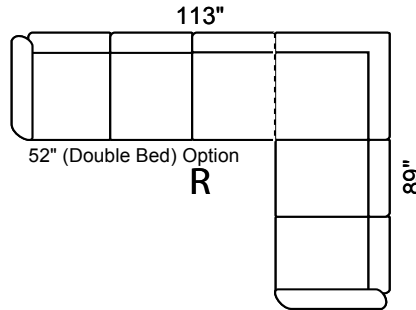

Options Available:

- Sofa, Loveseat, Chair See Coordinating Style " Member"
- Sofa Bed 1 G' in 3-Seat
- Hi Back Chair & Coordinating Recliner
- Optional Leg Color: Natural or Walnut
- Perimeter Wooden Base (Col. Espresso)
- Customization: ± Length, Width, Height

Depth: 36" Height: 34"

Arm 9" wide All Dimensions

LHF Sec. Sofa + RHF 1 Arm Sofa

LHF 1 Arm Sofa + RHF Sec. Sofa +

LHF 1 Arm L/seat + RHF Sec. Sofa

LHF Sec. Sofa + RHF 1 Arm L/seat

LHF Sec. Chaise + RHF 1 Arm L/seat

LHF 1 Arm L/seat + RHF Sec. Chaise

LHF Sec. Chaise + RHF 1 Arm Sofa

LHF 1 Arm Sofa + RHF Sec. Chaise

Sofa Bed available in all sectional configurations. 52" Double Bed in 3-Seat Sofa.