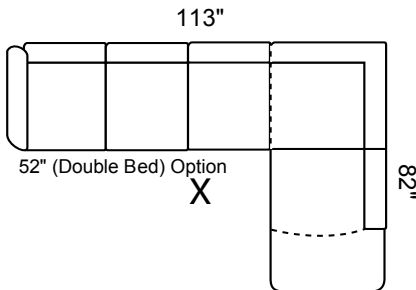

Depth: 36" Height: 34"

Arm 9" wide All Dimensions

LHF Sec. Sofa + RHF 1 Arm Sofa

LHF 1 Arm Sofa + RHF Sec. Sofa +

LHF 1 Arm L/seat + RHF Sec. Sofa

LHF Sec. Sofa + RHF 1 Arm L/seat

LHF Sec. Chaise + RHF 1 Arm L/seat

LHF 1 Arm L/seat + RHF Sec. Chaise

LHF Sec. Chaise + RHF 1 Arm Sofa

LHF 1 Arm Sofa + RHF Sec. Chaise

Sofa Bed available in all sectional configurations. 52" Double Bed in 3-Seat Sofa.