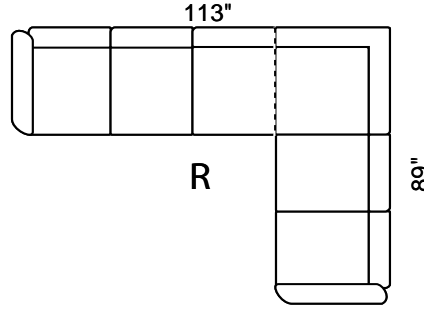

## Options Available:

- Sofa, Loveseat, Chair See Coordinating Style "Palmer"
- Hi Back Chair & Coordinating Recliner
- Optional Leg Color: Natural or Walnut
- Perimeter Wooden Base (Col. Expresso)

Depth: 36" Height: 34"

Arm 9" wide All  
Dimensions  
All in inches

LHF Sec. Sofa + RHF 1 Arm Sofa

LHF 1 Arm Sofa + RHF Sec. Sofa +

LHF 1 Arm L/seat + RHF Sec. Sofa

LHF Sec. Sofa + RHF 1 Arm L/seat

LHF Sec. Chaise + RHF 1 Arm L/seat