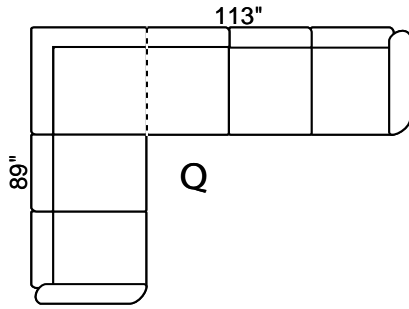

## Features:

- Legs: Fr: 3 Bk: 7 (Col. Expresso)
- Seat Cushion: High Den. 2.2 Foam Removable & Adjustable
- Back Cushion: Semi-attach Self-adjustable, Channel fill
- Baseball / French Stitching: All cushions, front & side panels

## Options Available:

- Sofa, Loveseat, Chair See Coordinating Style "Palmer"
- Hi Back Chair & Coordinating Recliner
- Optional Leg Color: Natural or Walnut
- Perimeter Wooden Base (Col. Expresso)

Depth: 36" Height: 34"

Arm 9" wide All  
Dimensions  
All in inches

LHF Sec. Sofa + RHF 1 Arm Sofa

LHF 1 Arm Sofa + RHF Sec. Sofa +

LHF 1 Arm L/seat + RHF Sec. Sofa

LHF Sec. Sofa + RHF 1 Arm L/seat

LHF Sec. Chaise + RHF 1 Arm L/seat