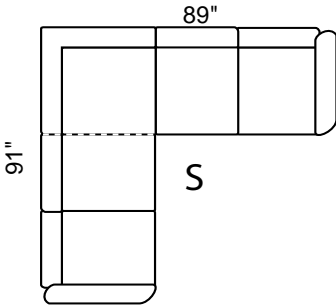

## Options Available:

- Sofa, Loveseat, Chair See Coordinating Style "Palmer"
- Hi Back Chair & Coordinating Recliner
- Optional Leg Color: Natural or Walnut
- Perimeter Wooden Base (Col. Expresso)

Depth: 36" Height: 34"

Arm 9" wide All  
Dimensions  
All in inches

LHF Sec. Sofa + RHF 1 Arm Sofa

LHF 1 Arm Sofa + RHF Sec. Sofa +

LHF 1 Arm L/seat + RHF Sec. Sofa

LHF Sec. Sofa + RHF 1 Arm L/seat

LHF Sec. Chaise + RHF 1 Arm L/seat