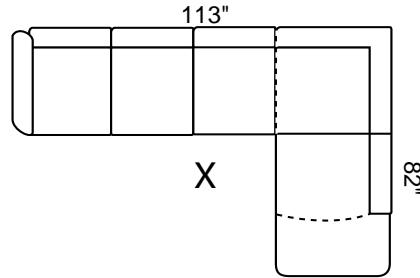

LHF 1 Arm Sofa + RHF Sec. Chaise