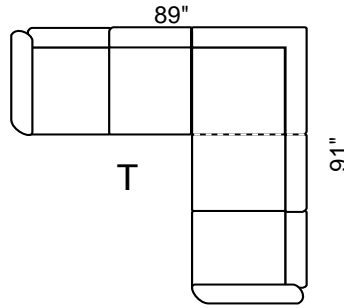

## Options Available:

- Sofa, Loveseat, Chair See Coordinating Style "Palmer"
- Hi Back Chair & Coordinating Recliner
- Optional Leg Color: Natural or Walnut
- Perimeter Wooden Base (Col. Expresso)

Depth: 36" Height: 34"

Arm 9" wide All  
Dimensions  
All in inches

LHF Sec. Sofa + RHF 1 Arm Sofa

LHF 1 Arm Sofa + RHF Sec. Sofa +

LHF 1 Arm L/seat + RHF Sec. Sofa

LHF Sec. Sofa + RHF 1 Arm L/seat

LHF Sec. Chaise + RHF 1 Arm L/seat