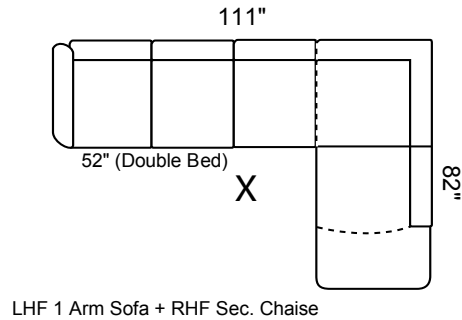

### Features:

- Legs: Fr: 7 Bk: 7 (Col.Expresso)
- Seat Cushion: High Den. 2.2 Foam Removable & Adjustable
- Back Cushion: Semi-attach Self-adjustable, Channel fill
- Baseball / French Stitching: All cushions, front & side panels

Depth: 36" Height: 34"

Arm 7" wide All  
Dimentions  
Allow ±2"

Sofa Bed available in all sectional configurations. 60" Double Bed in 3-Seat Sofa.