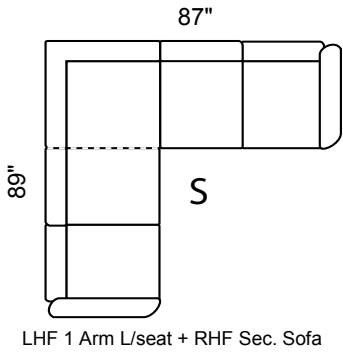

### Features:

- Legs: Fr: 7 Bk: 7 (Col.Expresso)
- Seat Cushion: High Den. 2.2 Foam Removable & Adjustable
- Back Cushion: Semi-attach Self-adjustable, Channel fill
- Baseball / French Stitching: All cushions, front & side panels

### Options Available:

- Sofa, Loveseat, Chair See Coordinating Style "Evening "
- Sofa Bed 52" in 3-Seat
- Hi Back Chair & Coordinating Recliner
- Optional Leg Color: Natural or Walnut
- Perimeter Wooden Base (Col. Espresso)
- Customization: ± Length, Width, Height
- Nail Head: N11 on facing and front

Depth: 36" Height: 34"

Arm 7" wide All  
Dimentions  
Allow ±2"

Sofa Bed available in all sectional configurations. 60" Double Bed in 3-Seat Sofa.