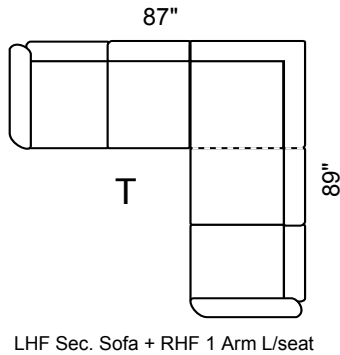

### Features:

- Legs: Fr: 7 Bk: 7 (Col.Expresso)
- Seat Cushion: High Den. 2.2 Foam Removable & Adjustable
- Back Cushion: Semi-attach Self-adjustable, Channel fill
- Baseball / French Stitching: All cushions, front & side panels

### Options Available:

- Sofa, Loveseat, Chair See Coordinating Style "Evening "
- Sofa Bed 52" in 3-Seat
- Hi Back Chair & Coordinating Recliner
- Optional Leg Color: Natural or Walnut
- Perimeter Wooden Base (Col. Espresso)
- Customization: ± Length, Width, Height
- Nail Head: N11 on facing and front

Depth: 36" Height: 34"

Arm 7" wide All  
Dimentions  
Allow ±2"

Sofa Bed available in all sectional configurations. 60" Double Bed in 3-Seat Sofa.