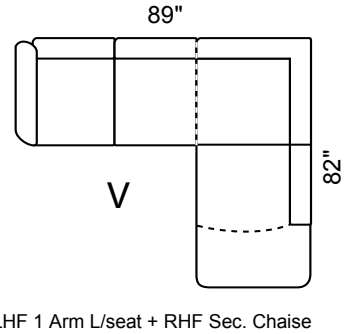

### Features:

- Legs: Fr: 7 Bk: 7 (Col.Expresso)
- Seat Cushion: High Den. 2.2 Foam Removable & Adjustable
- Back Cushion: Semi-attach Self-adjustable, Channel fill
- Baseball / French Stitching: All cushions, front & side panels

Depth: 36" Height: 34"

Arm 7" wide All  
Dimentions  
Allow ±2"

Sofa Bed available in all sectional configurations. 60" Double Bed in 3-Seat Sofa.