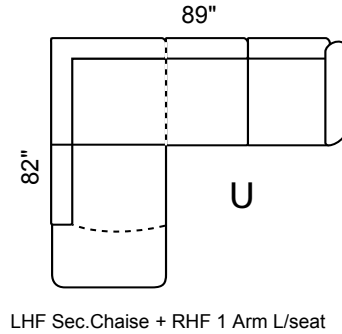

### Features:

- Legs: Fr: 7 Bk: 7 (Col.Expresso)
- Seat Cushion: High Den. 2.2 Foam Removable & Adjustable
- Back Cushion: Semi-attach Self-adjustable, Channel fill
- Baseball / French Stitching: All cushions, front & side panels

Depth: 36" Height: 34"

Arm 7" wide All  
Dimentions  
Allow ±2"

Sofa Bed available in all sectional configurations. 60" Double Bed in 3-Seat Sofa.