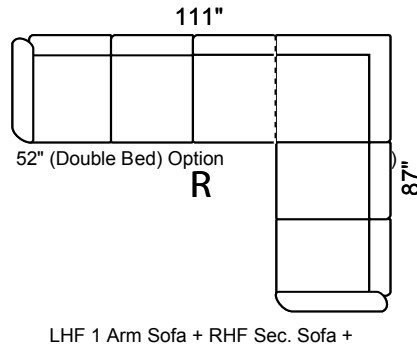

### Features:

- Legs: Fr: 7 Bk: 7 (Col.Expresso)
- Seat Cushion: High Den. 2.2 Foam Removable & Adjustable
- Back Cushion: Semi-attach Self-adjustable, Channel fill
- Baseball / French Stitching: All cushions, front & side panels

Depth: 36" Height: 34"

Arm 7" wide All  
Dimentions  
Allow ±2"

Sofa Bed available in all sectional configurations. 60" Double Bed in 3-Seat Sofa.