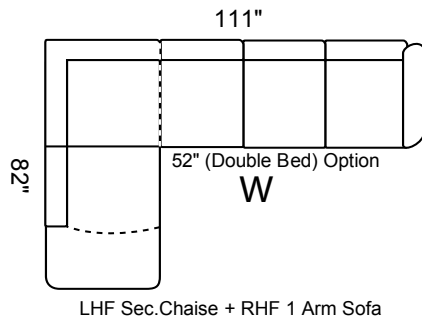

### Features:

- Legs: Fr: 7 Bk: 7 (Col.Expresso)
- Seat Cushion: High Den. 2.2 Foam Removable & Adjustable
- Back Cushion: Semi-attach Self-adjustable, Channel fill
- Baseball / French Stitching: All cushions, front & side panels

Depth: 36" Height: 34"

Arm 7" wide All  
Dimentions  
Allow ±2"

Sofa Bed available in all sectional configurations. 60" Double Bed in 3-Seat Sofa.