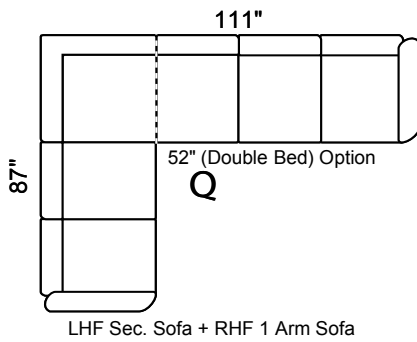

### Features:

- Legs: Fr: 7 Bk: 7 (Col.Expresso)
- Seat Cushion: High Den. 2.2 Foam Removable & Adjustable
- Back Cushion: Semi-attach Self-adjustable, Channel fill
- Baseball / French Stitching: All cushions, front & side panels

Depth: 36" Height: 34"

Arm 7" wide All  
Dimentions  
Allow ±2"

Sofa Bed available in all sectional configurations. 60" Double Bed in 3-Seat Sofa.