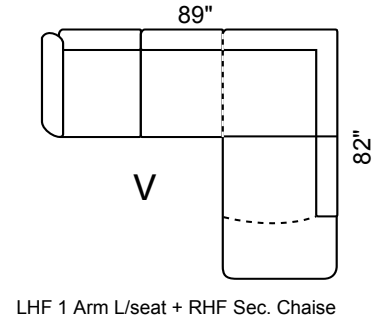

Duke

No-Sag
Base

Features:

- Legs: Fr: 7 Bk: 7 (Col. Expresso)
- Seat Cushion: High Den. 2.2 Foam Removable & Adjustable
- Back Cushion: Semi-attach Self-adjustable, Channel fill
- Baseball / French Stitching: All cushions, front & side panels

Options Available:

- Sofa, Loveseat, Chair See Coordinating Style " Prince or Melrose"
- Sofa Bed 1'6" in 3-Seat
- Hi Back Chair & Coordinating Recliner
- Optional Leg Color: Natural or Walnut
- Perimeter Wooden Base (Col. Expresso)
- Customization: ± Length, Width, Height

Depth: 36" Height: 34"

Arm 7" wide All
Dimensions
Allow ±2"

Sofa Bed available in all sectional configurations. 52" Double Bed in 3-Seat Sofa.