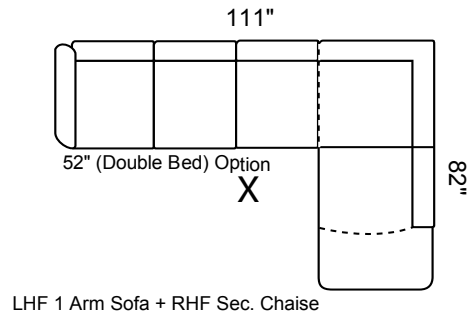

Duke

No-Sag
Base

Features:

- Legs: Fr: 7 Bk: 7 (Col. Expresso)
- Seat Cushion: High Den. 2.2 Foam Removable & Adjustable
- Back Cushion: Semi-attach Self-adjustable, Channel fill
- Baseball / French Stitching: All cushions, front & side panels

Options Available:

- Sofa, Loveseat, Chair See Coordinating Style " Prince or Melrose"
- Sofa Bed 1'6" in 3-Seat
- Hi Back Chair & Coordinating Recliner
- Optional Leg Color: Natural or Walnut
- Perimeter Wooden Base (Col. Expresso)
- Customization: ± Length, Width, Height

Depth: 36" Height: 34"

Arm 7" wide All
Dimensions
Allow ±2"

Sofa Bed available in all sectional configurations. 52" Double Bed in 3-Seat Sofa.