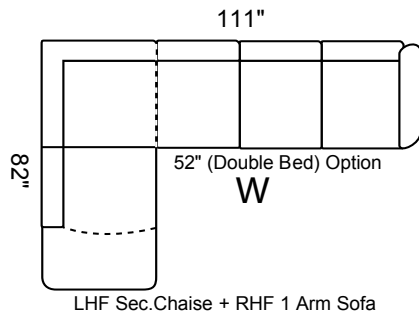

Duke

No-Sag
Base

Features:

- Legs: Fr: 7 Bk: 7 (Col. Expresso)
- Seat Cushion: High Den. 2.2 Foam Removable & Adjustable
- Back Cushion: Semi-attach Self-adjustable, Channel fill
- Baseball / French Stitching: All cushions, front & side panels

Options Available:

- Sofa, Loveseat, Chair See Coordinating Style " Prince or Melrose"
- Sofa Bed 1'6" in 3-Seat
- Hi Back Chair & Coordinating Recliner
- Optional Leg Color: Natural or Walnut
- Perimeter Wooden Base (Col. Expresso)
- Customization: ± Length, Width, Height

Depth: 36" Height: 34"

Arm 7" wide All
Dimensions
Allow ±2"

Sofa Bed available in all sectional configurations. 52" Double Bed in 3-Seat Sofa.