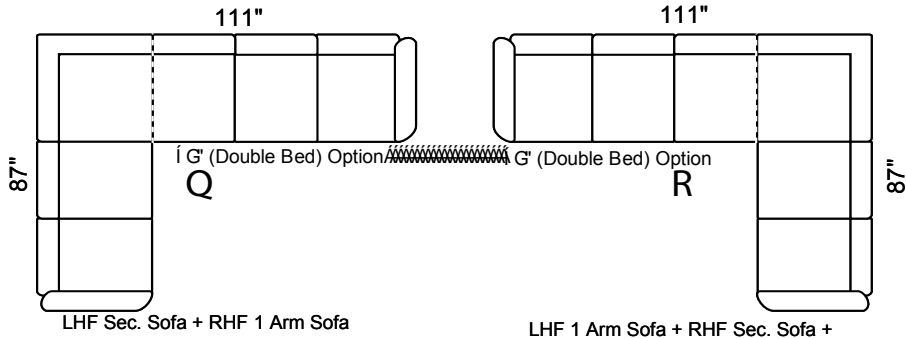

Duke

No-Sag
Base

Features:

- Legs: Fr: 7 Bk: 7 (Col. Expresso)
- Seat Cushion: High Den. 2.2 Foam Removable & Adjustable
- Back Cushion: Semi-attach Self-adjustable, Channel fill
- Baseball / French Stitching: All cushions, front & side panels

Options Available:

- Sofa, Loveseat, Chair See Coordinating Style " Prince or Melrose"
- Sofa Bed 1'6" in 3-Seat
- Hi Back Chair & Coordinating Recliner
- Optional Leg Color: Natural or Walnut
- Perimeter Wooden Base (Col. Expresso)
- Customization: ± Length, Width, Height

Depth: 36" Height: 34"

Arm 7" wide All
Dimensions
Allow ±2"

Sofa Bed available in all sectional configurations. 52" Double Bed in 3-Seat Sofa.