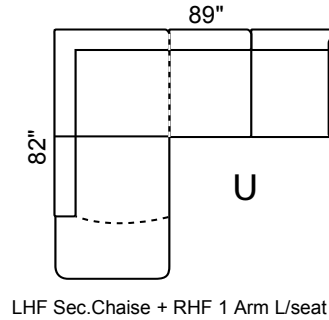

Duke

No-Sag
Base

Features:

- Legs: Fr: 7 Bk: 7 (Col. Expresso)
- Seat Cushion: High Den. 2.2 Foam Removable & Adjustable
- Back Cushion: Semi-attach Self-adjustable, Channel fill
- Baseball / French Stitching: All cushions, front & side panels

Options Available:

- Sofa, Loveseat, Chair See Coordinating Style " Prince or Melrose"
- Sofa Bed 1'6" in 3-Seat
- Hi Back Chair & Coordinating Recliner
- Optional Leg Color: Natural or Walnut
- Perimeter Wooden Base (Col. Expresso)
- Customization: ± Length, Width, Height

Depth: 36" Height: 34"

Arm 7" wide All
Dimensions
Allow ±2"

Sofa Bed available in all sectional configurations. 52" Double Bed in 3-Seat Sofa.