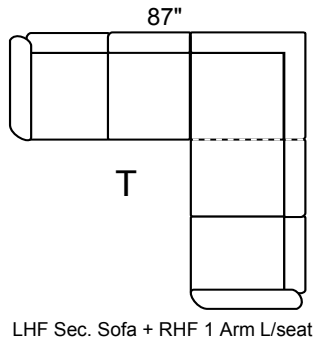

Duke

No-Sag
Base

Features:

- Legs: Fr: 7 Bk: 7 (Col. Expresso)
- Seat Cushion: High Den. 2.2 Foam Removable & Adjustable
- Back Cushion: Semi-attach Self-adjustable, Channel fill
- Baseball / French Stitching: All cushions, front & side panels

Options Available:

- Sofa, Loveseat, Chair See Coordinating Style " Prince or Melrose"
- Sofa Bed 1'6" in 3-Seat
- Hi Back Chair & Coordinating Recliner
- Optional Leg Color: Natural or Walnut
- Perimeter Wooden Base (Col. Expresso)
- Customization: ± Length, Width, Height

Depth: 36" Height: 34"

Arm 7" wide All
Dimensions
Allow ±2"

Sofa Bed available in all sectional configurations. 52" Double Bed in 3-Seat Sofa.