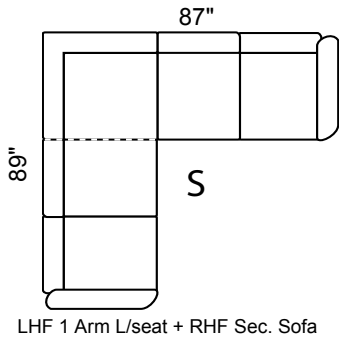

Duke

No-Sag
Base

Features:

- Legs: Fr: 7 Bk: 7 (Col. Expresso)
- Seat Cushion: High Den. 2.2 Foam Removable & Adjustable
- Back Cushion: Semi-attach Self-adjustable, Channel fill
- Baseball / French Stitching: All cushions, front & side panels

Options Available:

- Sofa, Loveseat, Chair See Coordinating Style " Prince or Melrose"
- Sofa Bed 1'6" in 3-Seat
- Hi Back Chair & Coordinating Recliner
- Optional Leg Color: Natural or Walnut
- Perimeter Wooden Base (Col. Expresso)
- Customization: ± Length, Width, Height

Depth: 36" Height: 34"

Arm 7" wide All
Dimensions
Allow ±2"

Sofa Bed available in all sectional configurations. 52" Double Bed in 3-Seat Sofa.