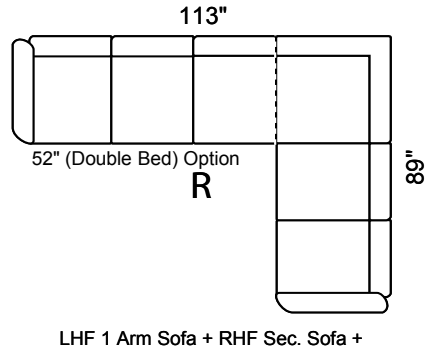

Foundation

Features:

- Legs: Fr: 14 Bk: 7 (Col. Expresso)
- Seat Cushion: High Den. 2.2 Foam Removable & Adjustable
- Back Cushion: Semi-attach Self-adjustable, Channel fill
- Baseball / French Stitching: All cushions, front & side panels

Options Available:

- Sofa, Loveseat, Chair See Coordinating Style " Charter or Oxford"
- Sofa Bed 52" in 3-Seat
- Hi Back Chair & Coordinating Recliner
- Optional Leg Color: Natural or Walnut
- Perimeter Wooden Base (Col. Expresso)
- Customization: ± Length, Width, Height
- Nail Head: N11 on facing and front

Depth: 36" Height: 34"

Arm 9" wide All
Dimensions
Allow ±2"

Sofa Bed available in all sectional configurations. 52" Double Bed in 3-Seat Sofa.