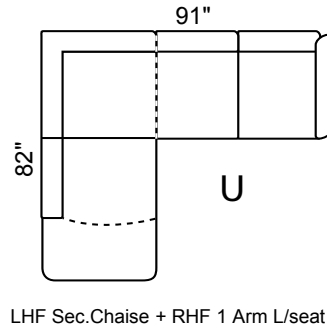

Foundation

Features:

- Legs: Fr: 14 Bk: 7 (Col. Expresso)
- Seat Cushion: High Den. 2.2 Foam Removable & Adjustable
- Back Cushion: Semi-attach Self-adjustable, Channel fill
- Baseball / French Stitching: All cushions, front & side panels

Options Available:

- Sofa, Loveseat, Chair See Coordinating Style " Charter or Oxford"
- Sofa Bed 52" in 3-Seat
- Hi Back Chair & Coordinating Recliner
- Optional Leg Color: Natural or Walnut
- Perimeter Wooden Base (Col. Expresso)
- Customization: ± Length, Width, Height
- Nail Head: N11 on facing and front

Depth: 36" Height: 34"

Arm 9" wide All
Dimensions
Allow ±2"

Sofa Bed available in all sectional configurations. 52" Double Bed in 3-Seat Sofa.