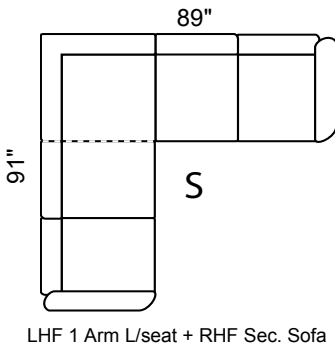

Foundation

Features:

- Legs: Fr: 14 Bk: 7 (Col. Expresso)
- Seat Cushion: High Den. 2.2 Foam Removable & Adjustable
- Back Cushion: Semi-attach Self-adjustable, Channel fill
- Baseball / French Stitching: All cushions, front & side panels

Options Available:

- Sofa, Loveseat, Chair See Coordinating Style " Charter or Oxford"
- Sofa Bed 52" in 3-Seat
- Hi Back Chair & Coordinating Recliner
- Optional Leg Color: Natural or Walnut
- Perimeter Wooden Base (Col. Expresso)
- Customization: ± Length, Width, Height
- Nail Head: N11 on facing and front

Depth: 36" Height: 34"

Arm 9" wide All
Dimensions
Allow ±2"

Sofa Bed available in all sectional configurations. 52" Double Bed in 3-Seat Sofa.