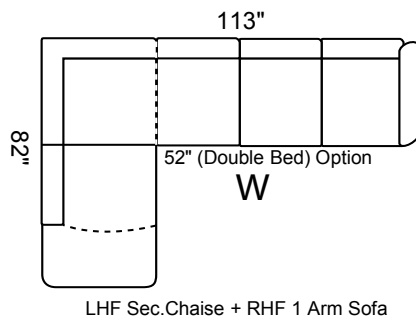

Foundation

Features:

- Legs: Fr: 14 Bk: 7 (Col. Expresso)
- Seat Cushion: High Den. 2.2 Foam Removable & Adjustable
- Back Cushion: Semi-attach Self-adjustable, Channel fill
- Baseball / French Stitching: All cushions, front & side panels

Options Available:

- Sofa, Loveseat, Chair See Coordinating Style " Charter or Oxford"
- Sofa Bed 52" in 3-Seat
- Hi Back Chair & Coordinating Recliner
- Optional Leg Color: Natural or Walnut
- Perimeter Wooden Base (Col. Expresso)
- Customization: ± Length, Width, Height
- Nail Head: N11 on facing and front

Depth: 36" Height: 34"

Arm 9" wide All
Dimensions
Allow ±2"

Sofa Bed available in all sectional configurations. 52" Double Bed in 3-Seat Sofa.