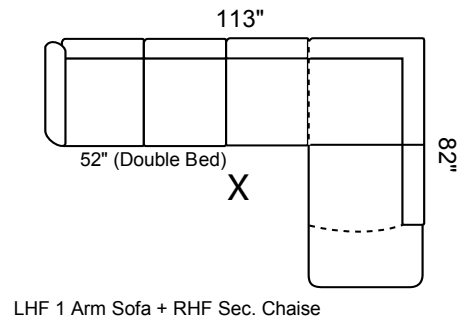

Foundation

Features:

- Legs: Fr: 14 Bk: 7 (Col. Expresso)
- Seat Cushion: High Den. 2.2 Foam Removable & Adjustable
- Back Cushion: Semi-attach Self-adjustable, Channel fill
- Baseball / French Stitching: All cushions, front & side panels

Options Available:

- Sofa, Loveseat, Chair See Coordinating Style " Charter or Oxford"
- Sofa Bed 52" in 3-Seat
- Hi Back Chair & Coordinating Recliner
- Optional Leg Color: Natural or Walnut
- Perimeter Wooden Base (Col. Expresso)
- Customization: ± Length, Width, Height
- Nail Head: N11 on facing and front

Depth: 36" Height: 34"

Arm 9" wide All
Dimensions
Allow ±2"

Sofa Bed available in all sectional configurations. 52" Double Bed in 3-Seat Sofa.