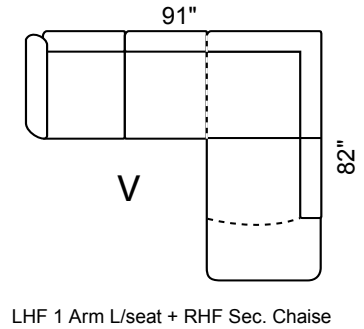

Foundation

Features:

- Legs: Fr: 14 Bk: 7 (Col. Expresso)
- Seat Cushion: High Den. 2.2 Foam Removable & Adjustable
- Back Cushion: Semi-attach Self-adjustable, Channel fill
- Baseball / French Stitching: All cushions, front & side panels

Options Available:

- Sofa, Loveseat, Chair See Coordinating Style " Charter or Oxford"
- Sofa Bed 52" in 3-Seat
- Hi Back Chair & Coordinating Recliner
- Optional Leg Color: Natural or Walnut
- Perimeter Wooden Base (Col. Expresso)
- Customization: ± Length, Width, Height
- Nail Head: N11 on facing and front

Depth: 36" Height: 34"

Arm 9" wide All
Dimensions
Allow ±2"

Sofa Bed available in all sectional configurations. 52" Double Bed in 3-Seat Sofa.