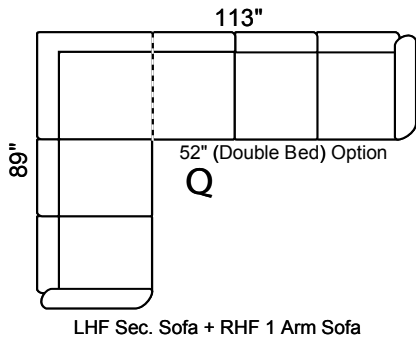

Foundation

Features:

- Legs: Fr: 14 Bk: 7 (Col. Expresso)
- Seat Cushion: High Den. 2.2 Foam Removable & Adjustable
- Back Cushion: Semi-attach Self-adjustable, Channel fill
- Baseball / French Stitching: All cushions, front & side panels

Options Available:

- Sofa, Loveseat, Chair See Coordinating Style " Charter or Oxford"
- Sofa Bed 52" in 3-Seat
- Hi Back Chair & Coordinating Recliner
- Optional Leg Color: Natural or Walnut
- Perimeter Wooden Base (Col. Expresso)
- Customization: ± Length, Width, Height
- Nail Head: N11 on facing and front

Depth: 36" Height: 34"

Arm 9" wide All
Dimensions
Allow ±2"

Sofa Bed available in all sectional configurations. 52" Double Bed in 3-Seat Sofa.