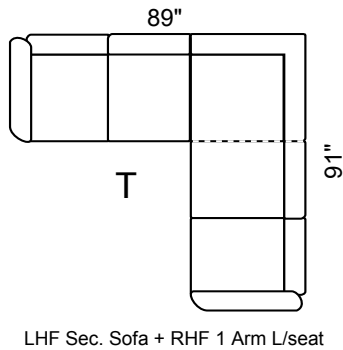

Foundation

Features:

- Legs: Fr: 14 Bk: 7 (Col. Expresso)
- Seat Cushion: High Den. 2.2 Foam Removable & Adjustable
- Back Cushion: Semi-attach Self-adjustable, Channel fill
- Baseball / French Stitching: All cushions, front & side panels

Options Available:

- Sofa, Loveseat, Chair See Coordinating Style " Charter or Oxford"
- Sofa Bed 52" in 3-Seat
- Hi Back Chair & Coordinating Recliner
- Optional Leg Color: Natural or Walnut
- Perimeter Wooden Base (Col. Expresso)
- Customization: ± Length, Width, Height
- Nail Head: N11 on facing and front

Depth: 36" Height: 34"

Arm 9" wide All
Dimensions
Allow ±2"

Sofa Bed available in all sectional configurations. 52" Double Bed in 3-Seat Sofa.