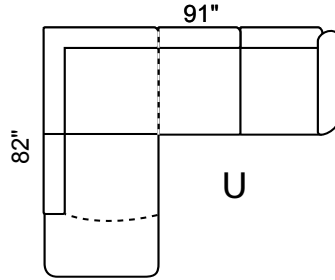

Depth: 36" Height: 34"

Arm 9" wide All Dimensions Allow ±2"

LHF Sec. Sofa + RHF 1 Arm Sofa

LHF 1 Arm Sofa + RHF Sec. Sofa +

LHF 1 Arm L/seat + RHF Sec. Sofa

LHF Sec. Sofa + RHF 1 Arm L/seat

LHF Sec. Chaise + RHF 1 Arm L/seat

LHF 1 Arm L/seat + RHF Sec. Chaise

LHF Sec. Chaise + RHF 1 Arm Sofa

LHF 1 Arm Sofa + RHF Sec. Chaise

Sofa Bed available in all sectional configurations. 52" Double Bed in 3-Seat Sofa.