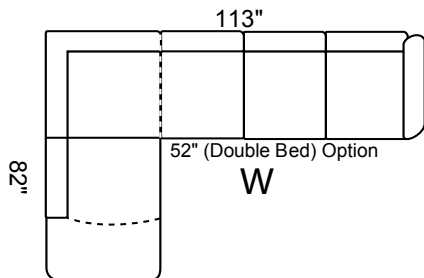

Options Available:

- Sofa, Loveseat, Chair See Coordinating Style " Journey or Brooklyn"
- Sofa Bed 52" in 3-Seat
- Hi Back Chair & Coordinating Recliner
- Optional Leg Color: Natural or Walnut
- Perimeter Wooden Base (Col. Espresso)
- Customization: ± Length, Width, Height
- Other Type Nail Head: N14, N15, N18

Depth: 36" Height: 34"

Arm 9" wide All Dimensions Allow ±2"

LHF Sec. Sofa + RHF 1 Arm Sofa

LHF 1 Arm Sofa + RHF Sec. Sofa +

LHF 1 Arm L/seat + RHF Sec. Sofa

LHF Sec. Sofa + RHF 1 Arm L/seat

LHF Sec. Chaise + RHF 1 Arm L/seat

LHF 1 Arm L/seat + RHF Sec. Chaise

LHF Sec. Chaise + RHF 1 Arm Sofa

LHF 1 Arm Sofa + RHF Sec. Chaise

Sofa Bed available in all sectional configurations. 52" Double Bed in 3-Seat Sofa.