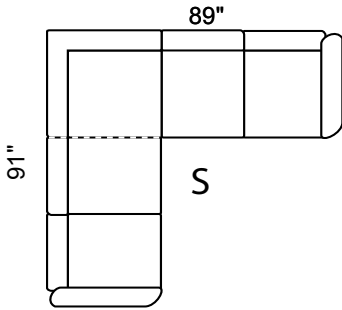

Options Available:

- Sofa, Loveseat, Chair See Coordinating Style " Journey or Brooklyn"
- Sofa Bed 52" in 3-Seat
- Hi Back Chair & Coordinating Recliner
- Optional Leg Color: Natural or Walnut
- Perimeter Wooden Base (Col. Espresso)
- Customization: ± Length, Width, Height
- Other Type Nail Head: N14, N15, N18

Depth: 36" Height: 34"

Arm 9" wide All Dimensions Allow ±2"

LHF Sec. Sofa + RHF 1 Arm Sofa

LHF 1 Arm Sofa + RHF Sec. Sofa +

LHF 1 Arm L/seat + RHF Sec. Sofa

LHF Sec. Sofa + RHF 1 Arm L/seat

LHF Sec. Chaise + RHF 1 Arm L/seat

LHF 1 Arm L/seat + RHF Sec. Chaise

LHF Sec. Chaise + RHF 1 Arm Sofa

LHF 1 Arm Sofa + RHF Sec. Chaise

Sofa Bed available in all sectional configurations. 52" Double Bed in 3-Seat Sofa.