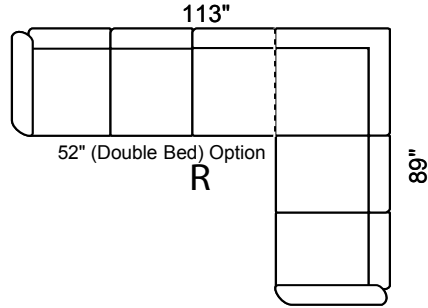

Kingsgate

Features:

- Legs: Fr: 14 Bk: 7 (Col.Expresso)
- Nail: N11 on Facing and Front
- Seat Cushion: High Den. 2.2 Foam Removable & Adjustable
- Back Cushion: Semi-attach Self-adjustable, Channel fill
- Baseball / French Stitching:

Options Available:

- Sofa, Loveseat, Chair See Coordinating Style " Journey or Brooklyn"
- Sofa Bed 52" in 3-Seat
- Hi Back Chair & Coordinating Recliner
- Optional Leg Color: Natural or Walnut
- Perimeter Wooden Base (Col. Espresso)
- Customization: ± Length, Width, Height
- Other Type Nail Head: N14, N15, N18

Depth: 36" Height: 34"

Arm 9" wide All Dimensions Allow ±2"

LHF Sec. Sofa + RHF 1 Arm Sofa

LHF 1 Arm Sofa + RHF Sec. Sofa +

LHF 1 Arm L/seat + RHF Sec. Sofa

LHF Sec. Sofa + RHF 1 Arm L/seat

LHF Sec. Chaise + RHF 1 Arm L/seat

LHF 1 Arm L/seat + RHF Sec. Chaise

LHF Sec. Chaise + RHF 1 Arm Sofa

LHF 1 Arm Sofa + RHF Sec. Chaise

Sofa Bed available in all sectional configurations. 52" Double Bed in 3-Seat Sofa.