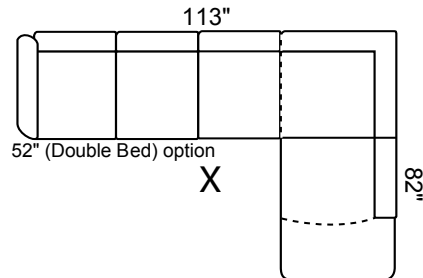

Depth: 36" Height: 34"

Arm 9" wide All Dimensions Allow ±2"

LHF Sec. Sofa + RHF 1 Arm Sofa

LHF 1 Arm Sofa + RHF Sec. Sofa +

LHF 1 Arm L/seat + RHF Sec. Sofa

LHF Sec. Sofa + RHF 1 Arm L/seat

LHF Sec. Chaise + RHF 1 Arm L/seat

LHF 1 Arm L/seat + RHF Sec. Chaise

LHF Sec. Chaise + RHF 1 Arm Sofa

LHF 1 Arm Sofa + RHF Sec. Chaise

Sofa Bed available in all sectional configurations. 52" Double Bed in 3-Seat Sofa.