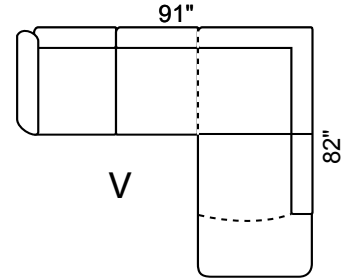

Depth: 36" Height: 34"

Arm 9" wide All Dimensions Allow ±2"

LHF Sec. Sofa + RHF 1 Arm Sofa

LHF 1 Arm Sofa + RHF Sec. Sofa +

LHF 1 Arm L/seat + RHF Sec. Sofa

LHF Sec. Sofa + RHF 1 Arm L/seat

LHF Sec. Chaise + RHF 1 Arm L/seat

LHF 1 Arm L/seat + RHF Sec. Chaise

LHF Sec. Chaise + RHF 1 Arm Sofa

LHF 1 Arm Sofa + RHF Sec. Chaise

Sofa Bed available in all sectional configurations. 52" Double Bed in 3-Seat Sofa.