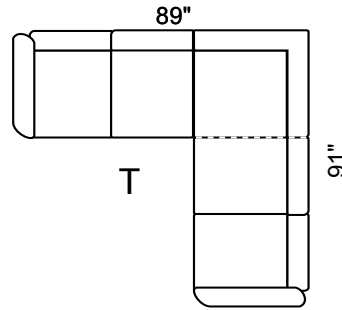

Options Available:

- Sofa, Loveseat, Chair See Coordinating Style " Journey or Brooklyn"
- Sofa Bed 52" in 3-Seat
- Hi Back Chair & Coordinating Recliner
- Optional Leg Color: Natural or Walnut
- Perimeter Wooden Base (Col. Espresso)
- Customization: ± Length, Width, Height
- Other Type Nail Head: N14, N15, N18

Depth: 36" Height: 34"

Arm 9" wide All Dimensions Allow ±2"

LHF Sec. Sofa + RHF 1 Arm Sofa

LHF 1 Arm Sofa + RHF Sec. Sofa +

LHF 1 Arm L/seat + RHF Sec. Sofa

LHF Sec. Sofa + RHF 1 Arm L/seat

LHF Sec. Chaise + RHF 1 Arm L/seat

LHF 1 Arm L/seat + RHF Sec. Chaise

LHF Sec. Chaise + RHF 1 Arm Sofa

LHF 1 Arm Sofa + RHF Sec. Chaise

Sofa Bed available in all sectional configurations. 52" Double Bed in 3-Seat Sofa.