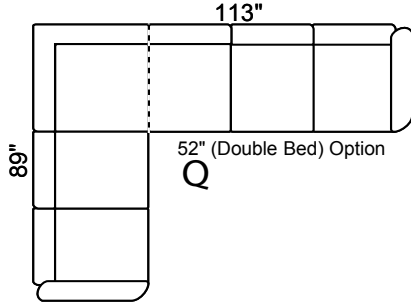

Kingsgate

Features:

- Legs: Fr: 14 Bk: 7 (Col.Expresso)
- Nail: N11 on Facing and Front
- Seat Cushion: High Den. 2.2 Foam Removable & Adjustable
- Back Cushion: Semi-attach Self-adjustable, Channel fill
- Baseball / French Stitching:

Options Available:

- Sofa, Loveseat, Chair See Coordinating Style " Journey or Brooklyn"
- Sofa Bed 52" in 3-Seat
- Hi Back Chair & Coordinating Recliner
- Optional Leg Color: Natural or Walnut
- Perimeter Wooden Base (Col. Espresso)
- Customization: ± Length, Width, Height
- Other Type Nail Head: N14, N15, N18

Depth: 36" Height: 34"

Arm 9" wide All Dimensions Allow ±2"

LHF Sec. Sofa + RHF 1 Arm Sofa

LHF 1 Arm Sofa + RHF Sec. Sofa +

LHF 1 Arm L/seat + RHF Sec. Sofa

LHF Sec. Sofa + RHF 1 Arm L/seat

LHF Sec. Chaise + RHF 1 Arm L/seat

LHF 1 Arm L/seat + RHF Sec. Chaise

LHF Sec. Chaise + RHF 1 Arm Sofa

LHF 1 Arm Sofa + RHF Sec. Chaise

Sofa Bed available in all sectional configurations. 52" Double Bed in 3-Seat Sofa.