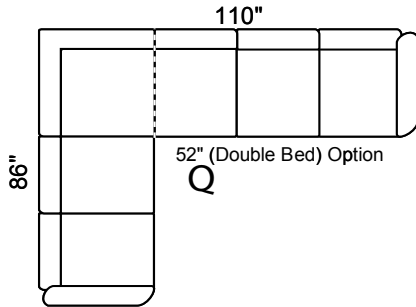

Options Available:

- Sofa, Loveseat, Chair See Coordinating Style "Niagra or Richmond"
- Sofa Bed 1'6" in 3-Seat
- Hi Back Chair & Coordinating Recliner
- Optional Leg Color: Natural or Walnut
- Perimeter Wooden Base (Col. Expresso)
- Customization: ± Length, Width, Height

Depth: 36" Height: 34"

Arm 6" wide All Dimensions Allow ±2"

LHF Sec. Sofa + RHF 1 Arm Sofa

LHF 1 Arm Sofa + RHF Sec. Sofa +

LHF 1 Arm L/seat + RHF Sec. Sofa

LHF Sec. Sofa + RHF 1 Arm L/seat

LHF Sec. Chaise + RHF 1 Arm L/seat

LHF 1 Arm L/seat + RHF Sec. Chaise

LHF Sec. Chaise + RHF 1 Arm Sofa

LHF 1 Arm Sofa + RHF Sec. Chaise

Sofa Bed available in all sectional configurations. 52" Double Bed in 3-Seat Sofa.