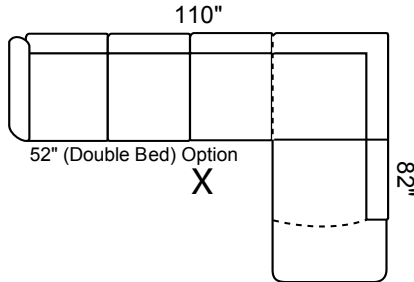

Options Available:

- Sofa, Loveseat, Chair See Coordinating Style "Niagra or Richmond"
- Sofa Bed 1'6" in 3-Seat
- Hi Back Chair & Coordinating Recliner
- Optional Leg Color: Natural or Walnut
- Perimeter Wooden Base (Col. Expresso)
- Customization: ± Length, Width, Height

Depth: 36" Height: 34"

Arm 6" wide All Dimensions Allow ±2"

LHF Sec. Sofa + RHF 1 Arm Sofa

LHF 1 Arm Sofa + RHF Sec. Sofa +

LHF 1 Arm L/seat + RHF Sec. Sofa

LHF Sec. Sofa + RHF 1 Arm L/seat

LHF Sec. Chaise + RHF 1 Arm L/seat

LHF 1 Arm L/seat + RHF Sec. Chaise

LHF Sec. Chaise + RHF 1 Arm Sofa

LHF 1 Arm Sofa + RHF Sec. Chaise

Sofa Bed available in all sectional configurations. 52" Double Bed in 3-Seat Sofa.