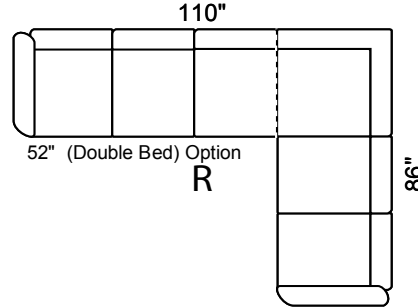

Options Available:

- Sofa, Loveseat, Chair See Coordinating Style "Niagra or Richmond"
- Sofa Bed 1'6" in 3-Seat
- Hi Back Chair & Coordinating Recliner
- Optional Leg Color: Natural or Walnut
- Perimeter Wooden Base (Col. Expresso)
- Customization: ± Length, Width, Height

Depth: 36" Height: 34"

Arm 6" wide All Dimensions Allow ±2"

LHF Sec. Sofa + RHF 1 Arm Sofa

LHF 1 Arm Sofa + RHF Sec. Sofa +

LHF 1 Arm L/seat + RHF Sec. Sofa

LHF Sec. Sofa + RHF 1 Arm L/seat

LHF Sec. Chaise + RHF 1 Arm L/seat

LHF 1 Arm L/seat + RHF Sec. Chaise

LHF Sec. Chaise + RHF 1 Arm Sofa

LHF 1 Arm Sofa + RHF Sec. Chaise

Sofa Bed available in all sectional configurations. 52" Double Bed in 3-Seat Sofa.