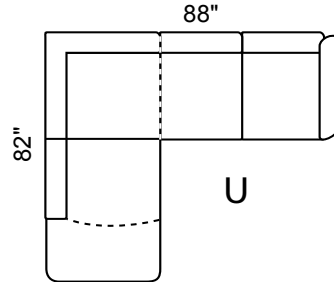

Options Available:

- Sofa, Loveseat, Chair See Coordinating Style "Niagra or Richmond"
- Sofa Bed 1'6" in 3-Seat
- Hi Back Chair & Coordinating Recliner
- Optional Leg Color: Natural or Walnut
- Perimeter Wooden Base (Col. Expresso)
- Customization: ± Length, Width, Height

Depth: 36" Height: 34"

Arm 6" wide All Dimensions Allow ±2"

LHF Sec. Sofa + RHF 1 Arm Sofa

LHF 1 Arm Sofa + RHF Sec. Sofa +

LHF 1 Arm L/seat + RHF Sec. Sofa

LHF Sec. Sofa + RHF 1 Arm L/seat

LHF Sec. Chaise + RHF 1 Arm L/seat

LHF 1 Arm L/seat + RHF Sec. Chaise

LHF Sec. Chaise + RHF 1 Arm Sofa

LHF 1 Arm Sofa + RHF Sec. Chaise

Sofa Bed available in all sectional configurations. 52" Double Bed in 3-Seat Sofa.