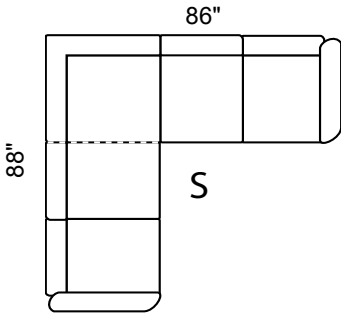

Options Available:

- Sofa, Loveseat, Chair See Coordinating Style "Niagra or Richmond"
- Sofa Bed 1'6" in 3-Seat
- Hi Back Chair & Coordinating Recliner
- Optional Leg Color: Natural or Walnut
- Perimeter Wooden Base (Col. Expresso)
- Customization: ± Length, Width, Height

Depth: 36" Height: 34"

Arm 6" wide All Dimensions Allow ±2"

LHF Sec. Sofa + RHF 1 Arm Sofa

LHF 1 Arm Sofa + RHF Sec. Sofa +

LHF 1 Arm L/seat + RHF Sec. Sofa

LHF Sec. Sofa + RHF 1 Arm L/seat

LHF Sec. Chaise + RHF 1 Arm L/seat

LHF 1 Arm L/seat + RHF Sec. Chaise

LHF Sec. Chaise + RHF 1 Arm Sofa

LHF 1 Arm Sofa + RHF Sec. Chaise

Sofa Bed available in all sectional configurations. 52" Double Bed in 3-Seat Sofa.