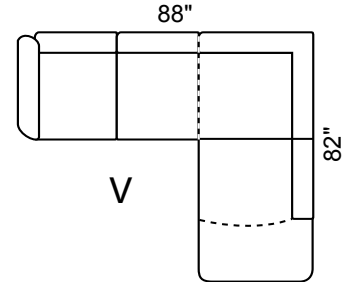

Depth: 36" Height: 34"

Arm 6" wide All Dimensions Allow ±2"

LHF Sec. Sofa + RHF 1 Arm Sofa

LHF 1 Arm Sofa + RHF Sec. Sofa +

LHF 1 Arm L/seat + RHF Sec. Sofa

LHF Sec. Sofa + RHF 1 Arm L/seat

LHF Sec. Chaise + RHF 1 Arm L/seat

LHF 1 Arm L/seat + RHF Sec. Chaise

LHF Sec. Chaise + RHF 1 Arm Sofa

LHF 1 Arm Sofa + RHF Sec. Chaise

Sofa Bed available in all sectional configurations. 52" Double Bed in 3-Seat Sofa.