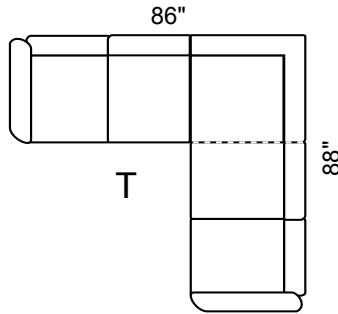

Options Available:

- Sofa, Loveseat, Chair See Coordinating Style "Niagra or Richmond"
- Sofa Bed 1'6" in 3-Seat
- Hi Back Chair & Coordinating Recliner
- Optional Leg Color: Natural or Walnut
- Perimeter Wooden Base (Col. Expresso)
- Customization: ± Length, Width, Height

Depth: 36" Height: 34"

Arm 6" wide All Dimensions Allow ±2"

LHF Sec. Sofa + RHF 1 Arm Sofa

LHF 1 Arm Sofa + RHF Sec. Sofa +

LHF 1 Arm L/seat + RHF Sec. Sofa

LHF Sec. Sofa + RHF 1 Arm L/seat

LHF Sec. Chaise + RHF 1 Arm L/seat

LHF 1 Arm L/seat + RHF Sec. Chaise

LHF Sec. Chaise + RHF 1 Arm Sofa

LHF 1 Arm Sofa + RHF Sec. Chaise

Sofa Bed available in all sectional configurations. 52" Double Bed in 3-Seat Sofa.