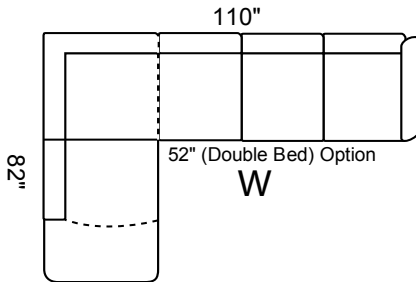

Options Available:

- Sofa, Loveseat, Chair See Coordinating Style "Niagra or Richmond"
- Sofa Bed 1'6" in 3-Seat
- Hi Back Chair & Coordinating Recliner
- Optional Leg Color: Natural or Walnut
- Perimeter Wooden Base (Col. Expresso)
- Customization: ± Length, Width, Height

Depth: 36" Height: 34"

Arm 6" wide All Dimensions Allow ±2"

LHF Sec. Sofa + RHF 1 Arm Sofa

LHF 1 Arm Sofa + RHF Sec. Sofa +

LHF 1 Arm L/seat + RHF Sec. Sofa

LHF Sec. Sofa + RHF 1 Arm L/seat

LHF Sec. Chaise + RHF 1 Arm L/seat

LHF 1 Arm L/seat + RHF Sec. Chaise

LHF Sec. Chaise + RHF 1 Arm Sofa

LHF 1 Arm Sofa + RHF Sec. Chaise

Sofa Bed available in all sectional configurations. 52" Double Bed in 3-Seat Sofa.