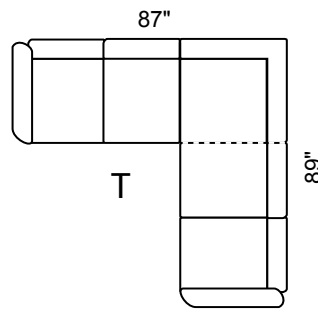

Miller

Depth: 36" Height: 34"

Arm 7" wide All Dimensions Allow ±2"

LHF Sec. Sofa + RHF 1 Arm Sofa

LHF 1 Arm Sofa + RHF Sec. Sofa

LHF 1 Arm L/seat + RHF Sec. Sofa

LHF Sec. Sofa + RHF 1 Arm L/seat

LHF Sec. Chaise + RHF 1 Arm L/seat

LHF 1 Arm L/seat + RHF Sec. Chaise

LHF Sec. Chaise + RHF 1 Arm Sofa

LHF 1 Arm Sofa + RHF Sec. Chaise

Sofa Bed available in all sectional configurations.
Sofa Bed 52" in 3-Seat

Features:

- Legs: Fr: 15 Bk: 7 (Col. Expresso)
- Nail: N11 on Facing and Front
- Seat Cushion: High Den. 2.2 Foam
Removable & Adjustable
- Back Cushion: Semi-attach
Self-adjustable, Channel fill
- Baseball / French Stitching:

Options Available:

- Sofa, Loveseat, Chair See Coordinating Style " Orleans or Reed or Bancroft"
- Sofa Bed 52" in 3-Seat
- Hi Back Chair & Coordinating Recliner
- Optional Leg Color: Natural or Walnut
- Perimeter Wooden Base (Col. Expresso)
- Customization: ± Length, Width, Height
- Other Type Nail Head: N14, N15, N18