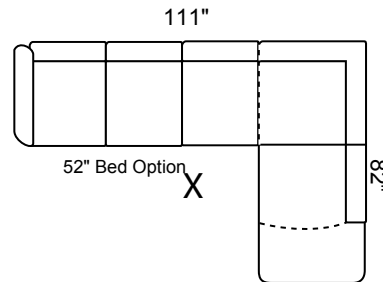

Miller

Depth: 36" Height: 34"

Arm 7" wide All Dimensions Allow ±2"

LHF Sec. Sofa + RHF 1 Arm Sofa

LHF 1 Arm Sofa + RHF Sec. Sofa

LHF 1 Arm L/seat + RHF Sec. Sofa

LHF Sec. Sofa + RHF 1 Arm L/seat

LHF Sec. Chaise + RHF 1 Arm L/seat

LHF 1 Arm L/seat + RHF Sec. Chaise

LHF Sec. Chaise + RHF 1 Arm Sofa

LHF 1 Arm Sofa + RHF Sec. Chaise

Sofa Bed available in all sectional configurations.
Sofa Bed 52" in 3-Seat

Features:

- Legs: Fr: 15 Bk: 7 (Col. Expresso)
- Nail: N11 on Facing and Front
- Seat Cushion: High Den. 2.2 Foam
Removable & Adjustable
- Back Cushion: Semi-attach
Self-adjustable, Channel fill
- Baseball / French Stitching: