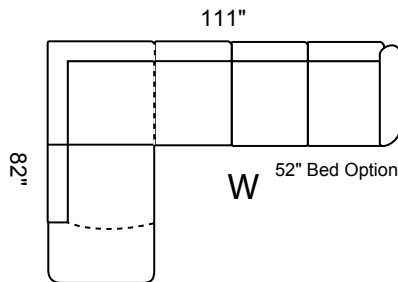

Miller

Depth: 36" Height: 34"

Arm 7" wide All Dimensions Allow ±2"

LHF Sec. Sofa + RHF 1 Arm Sofa

LHF 1 Arm Sofa + RHF Sec. Sofa

LHF 1 Arm L/seat + RHF Sec. Sofa

LHF Sec. Sofa + RHF 1 Arm L/seat

LHF Sec. Chaise + RHF 1 Arm L/seat

LHF 1 Arm L/seat + RHF Sec. Chaise

LHF Sec. Chaise + RHF 1 Arm Sofa

LHF 1 Arm Sofa + RHF Sec. Chaise

Sofa Bed available in all sectional configurations.
Sofa Bed 52" in 3-Seat

Features:

- Legs: Fr: 15 Bk: 7 (Col. Expresso)
- Nail: N11 on Facing and Front
- Seat Cushion: High Den. 2.2 Foam
Removable & Adjustable
- Back Cushion: Semi-attach
Self-adjustable, Channel fill
- Baseball / French Stitching:

Options Available:

- Sofa, Loveseat, Chair See Coordinating Style " Orleans or Reed or Bancroft"
- Sofa Bed 52" in 3-Seat
- Hi Back Chair & Coordinating Recliner
- Optional Leg Color: Natural or Walnut
- Perimeter Wooden Base (Col. Expresso)
- Customization: ± Length, Width, Height
- Other Type Nail Head: N14, N15, N18