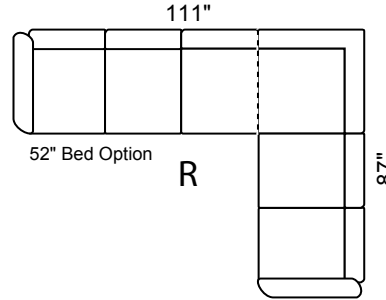

Miller

Depth: 36" Height: 34"

Arm 7" wide All Dimensions Allow ±2"

LHF Sec. Sofa + RHF 1 Arm Sofa

LHF 1 Arm Sofa + RHF Sec. Sofa

LHF 1 Arm L/seat + RHF Sec. Sofa

LHF Sec. Sofa + RHF 1 Arm L/seat

LHF Sec. Chaise + RHF 1 Arm L/seat

LHF 1 Arm L/seat + RHF Sec. Chaise

LHF Sec. Chaise + RHF 1 Arm Sofa

LHF 1 Arm Sofa + RHF Sec. Chaise

Sofa Bed available in all sectional configurations.
Sofa Bed 52" in 3-Seat

Features:

- Legs: Fr: 15 Bk: 7 (Col. Expresso)
- Nail: N11 on Facing and Front
- Seat Cushion: High Den. 2.2 Foam
Removable & Adjustable
- Back Cushion: Semi-attach
Self-adjustable, Channel fill
- Baseball / French Stitching:

Options Available:

- Sofa, Loveseat, Chair See Coordinating Style " Orleans or Reed or Bancroft"
- Sofa Bed 52" in 3-Seat
- Hi Back Chair & Coordinating Recliner
- Optional Leg Color: Natural or Walnut
- Perimeter Wooden Base (Col. Expresso)
- Customization: ± Length, Width, Height
- Other Type Nail Head: N14, N15, N18