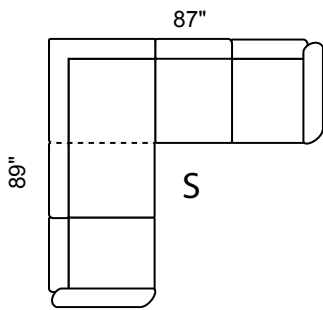

Miller

Depth: 36" Height: 34"

Arm 7" wide All Dimensions Allow ±2"

LHF Sec. Sofa + RHF 1 Arm Sofa

LHF 1 Arm Sofa + RHF Sec. Sofa

LHF 1 Arm L/seat + RHF Sec. Sofa

LHF Sec. Sofa + RHF 1 Arm L/seat

LHF Sec. Chaise + RHF 1 Arm L/seat

LHF 1 Arm L/seat + RHF Sec. Chaise

LHF Sec. Chaise + RHF 1 Arm Sofa

LHF 1 Arm Sofa + RHF Sec. Chaise

Sofa Bed available in all sectional configurations.
Sofa Bed 52" in 3-Seat

Features:

- Legs: Fr: 15 Bk: 7 (Col. Expresso)
- Nail: N11 on Facing and Front
- Seat Cushion: High Den. 2.2 Foam
Removable & Adjustable
- Back Cushion: Semi-attach
Self-adjustable, Channel fill
- Baseball / French Stitching:

Options Available:

- Sofa, Loveseat, Chair See Coordinating Style " Orleans or Reed or Bancroft"
- Sofa Bed 52" in 3-Seat
- Hi Back Chair & Coordinating Recliner
- Optional Leg Color: Natural or Walnut
- Perimeter Wooden Base (Col. Expresso)
- Customization: ± Length, Width, Height
- Other Type Nail Head: N14, N15, N18