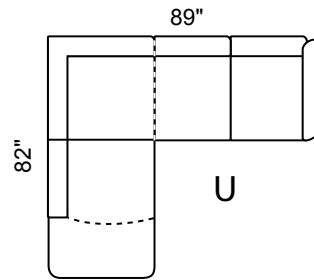

Miller

Depth: 36" Height: 34"

Arm 7" wide All Dimensions Allow ±2"

LHF Sec. Sofa + RHF 1 Arm Sofa

LHF 1 Arm Sofa + RHF Sec. Sofa

LHF 1 Arm L/seat + RHF Sec. Sofa

LHF Sec. Sofa + RHF 1 Arm L/seat

LHF Sec. Chaise + RHF 1 Arm L/seat

LHF 1 Arm L/seat + RHF Sec. Chaise

LHF Sec. Chaise + RHF 1 Arm Sofa

LHF 1 Arm Sofa + RHF Sec. Chaise

Sofa Bed available in all sectional configurations.
Sofa Bed 52" in 3-Seat

Features:

- Legs: Fr: 15 Bk: 7 (Col. Expresso)
- Nail: N11 on Facing and Front
- Seat Cushion: High Den. 2.2 Foam
Removable & Adjustable
- Back Cushion: Semi-attach
Self-adjustable, Channel fill
- Baseball / French Stitching: