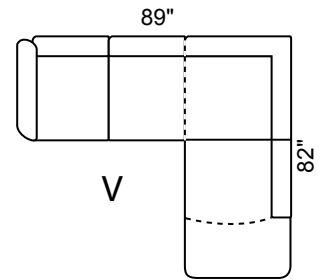

Miller

Depth: 36" Height: 34"

Arm 7" wide All Dimensions Allow ±2"

LHF Sec. Sofa + RHF 1 Arm Sofa

LHF 1 Arm Sofa + RHF Sec. Sofa

LHF 1 Arm L/seat + RHF Sec. Sofa

LHF Sec. Sofa + RHF 1 Arm L/seat

LHF Sec. Chaise + RHF 1 Arm L/seat

LHF 1 Arm L/seat + RHF Sec. Chaise

LHF Sec. Chaise + RHF 1 Arm Sofa

LHF 1 Arm Sofa + RHF Sec. Chaise

Sofa Bed available in all sectional configurations.
Sofa Bed 52" in 3-Seat

Features:

- Legs: Fr: 15 Bk: 7 (Col. Expresso)
- Nail: N11 on Facing and Front
- Seat Cushion: High Den. 2.2 Foam
Removable & Adjustable
- Back Cushion: Semi-attach
Self-adjustable, Channel fill
- Baseball / French Stitching: