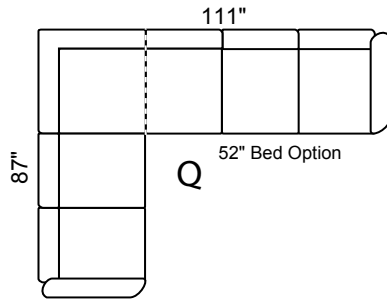

Miller

Depth: 36" Height: 34"

Arm 7" wide All Dimensions Allow ±2"

LHF Sec. Sofa + RHF 1 Arm Sofa

LHF 1 Arm Sofa + RHF Sec. Sofa

LHF 1 Arm L/seat + RHF Sec. Sofa

LHF Sec. Sofa + RHF 1 Arm L/seat

LHF Sec. Chaise + RHF 1 Arm L/seat

LHF 1 Arm L/seat + RHF Sec. Chaise

LHF Sec. Chaise + RHF 1 Arm Sofa

LHF 1 Arm Sofa + RHF Sec. Chaise

Sofa Bed available in all sectional configurations.
Sofa Bed 52" in 3-Seat

Features:

- Legs: Fr: 15 Bk: 7 (Col. Expresso)
- Nail: N11 on Facing and Front
- Seat Cushion: High Den. 2.2 Foam
Removable & Adjustable
- Back Cushion: Semi-attach
Self-adjustable, Channel fill
- Baseball / French Stitching:

Options Available:

- Sofa, Loveseat, Chair See Coordinating Style " Orleans or Reed or Bancroft"
- Sofa Bed 52" in 3-Seat
- Hi Back Chair & Coordinating Recliner
- Optional Leg Color: Natural or Walnut
- Perimeter Wooden Base (Col. Expresso)
- Customization: ± Length, Width, Height
- Other Type Nail Head: N14, N15, N18