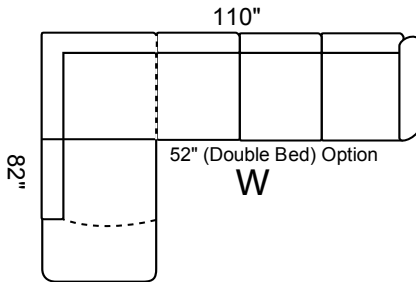

Depth: 36" Height: 34"

Arm 6" wide All Dimensions Allow ±2"

LHF Sec. Sofa + RHF 1 Arm Sofa

LHF 1 Arm Sofa + RHF Sec. Sofa +

LHF 1 Arm L/seat + RHF Sec. Sofa

LHF Sec. Sofa + RHF 1 Arm L/seat

LHF Sec. Chaise + RHF 1 Arm L/seat

LHF 1 Arm L/seat + RHF Sec. Chaise

LHF Sec. Chaise + RHF 1 Arm Sofa

LHF 1 Arm Sofa + RHF Sec. Chaise

Sofa Bed available in all sectional configurations. 52" Double Bed in 3-Seat Sofa.