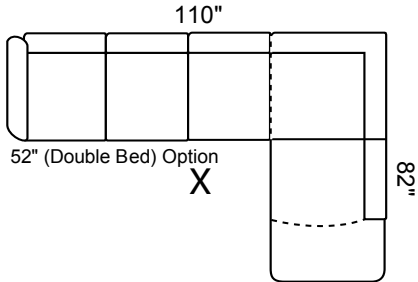

Depth: 36" Height: 34"

Arm 6" wide All Dimensions Allow ±2"

LHF Sec. Sofa + RHF 1 Arm Sofa

LHF 1 Arm Sofa + RHF Sec. Sofa +

LHF 1 Arm L/seat + RHF Sec. Sofa

LHF Sec. Sofa + RHF 1 Arm L/seat

LHF Sec. Chaise + RHF 1 Arm L/seat

LHF 1 Arm L/seat + RHF Sec. Chaise

LHF Sec. Chaise + RHF 1 Arm Sofa

LHF 1 Arm Sofa + RHF Sec. Chaise

Sofa Bed available in all sectional configurations. 52" Double Bed in 3-Seat Sofa.