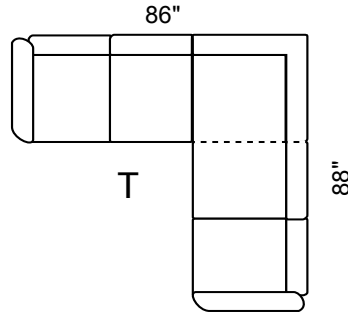

Depth: 36" Height: 34"

Arm 6" wide All Dimensions Allow ±2"

LHF Sec. Sofa + RHF 1 Arm Sofa

LHF 1 Arm Sofa + RHF Sec. Sofa +

LHF 1 Arm L/seat + RHF Sec. Sofa

LHF Sec. Sofa + RHF 1 Arm L/seat

LHF Sec. Chaise + RHF 1 Arm L/seat

LHF 1 Arm L/seat + RHF Sec. Chaise

LHF Sec. Chaise + RHF 1 Arm Sofa

LHF 1 Arm Sofa + RHF Sec. Chaise

Sofa Bed available in all sectional configurations. 52" Double Bed in 3-Seat Sofa.