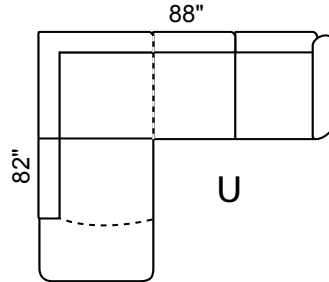

Depth: 36" Height: 34"

Arm 6" wide All Dimensions Allow ±2"

LHF Sec. Sofa + RHF 1 Arm Sofa

LHF 1 Arm Sofa + RHF Sec. Sofa +

LHF 1 Arm L/seat + RHF Sec. Sofa

LHF Sec. Sofa + RHF 1 Arm L/seat

LHF Sec. Chaise + RHF 1 Arm L/seat

LHF 1 Arm L/seat + RHF Sec. Chaise

LHF Sec. Chaise + RHF 1 Arm Sofa

LHF 1 Arm Sofa + RHF Sec. Chaise

Sofa Bed available in all sectional configurations. 52" Double Bed in 3-Seat Sofa.