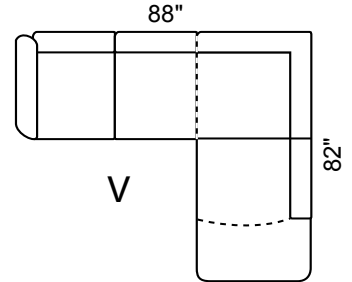

Depth: 36" Height: 34"

Arm 6" wide All Dimensions Allow ±2"

LHF Sec. Sofa + RHF 1 Arm Sofa

LHF 1 Arm Sofa + RHF Sec. Sofa +

LHF 1 Arm L/seat + RHF Sec. Sofa

LHF Sec. Sofa + RHF 1 Arm L/seat

LHF Sec. Chaise + RHF 1 Arm L/seat

LHF 1 Arm L/seat + RHF Sec. Chaise

LHF Sec. Chaise + RHF 1 Arm Sofa

LHF 1 Arm Sofa + RHF Sec. Chaise

Sofa Bed available in all sectional configurations. 52" Double Bed in 3-Seat Sofa.