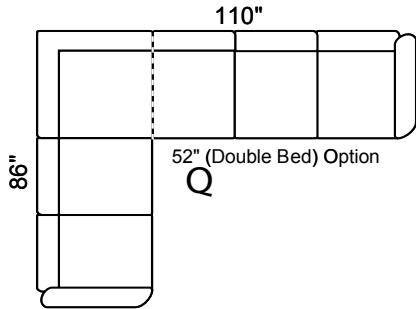

## Features:

- Legs: Fr: 2 Bk: 7 (Col. Expresso)
- Seat Cushion: High Den. 2.2 Foam Removable & Adjustable
- Back Cushion: Semi-attach Self-adjustable, Channel fill
- Baseball / French Stitching: All cushions, front & side panels

## Options Available:

- Sofa, Loveseat, Chair See Coordinating Style " Kennedy or Manhattan"
- Sofa Bed 1'6" in 3-Seat
- Hi Back Chair & Coordinating Recliner
- Optional Leg Color: Natural or Walnut
- Perimeter Wooden Base (Col. Expresso)
- Customization: ± Length, Width, Height
- Nail Head: N11 on facing and front

Depth: 36" Height: 34"

Arm 6" wide All Dimensions Allow ±2"

LHF Sec. Sofa + RHF 1 Arm Sofa

LHF 1 Arm Sofa + RHF Sec. Sofa +

LHF 1 Arm L/seat + RHF Sec. Sofa

LHF Sec. Sofa + RHF 1 Arm L/seat

LHF Sec. Chaise + RHF 1 Arm L/seat

LHF 1 Arm L/seat + RHF Sec. Chaise

LHF Sec. Chaise + RHF 1 Arm Sofa

LHF 1 Arm Sofa + RHF Sec. Chaise

Sofa Bed available in all sectional configurations. 52" Double Bed in 3-Seat Sofa.