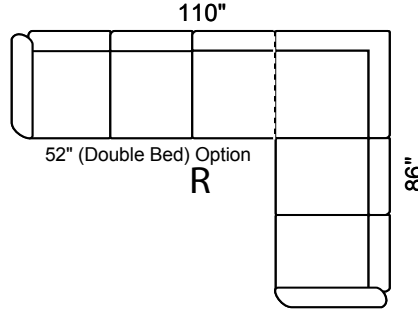

## Options Available:

- Sofa, Loveseat, Chair See Coordinating Style " Kennedy or Manhattan"
- Sofa Bed 1'6" in 3-Seat
- Hi Back Chair & Coordinating Recliner
- Optional Leg Color: Natural or Walnut
- Perimeter Wooden Base (Col. Expresso)
- Customization: ± Length, Width, Height
- Nail Head: N11 on facing and front

Depth: 36" Height: 34"

Arm 6" wide All Dimensions Allow ±2"

LHF Sec. Sofa + RHF 1 Arm Sofa

LHF 1 Arm Sofa + RHF Sec. Sofa +

LHF 1 Arm L/seat + RHF Sec. Sofa

LHF Sec. Sofa + RHF 1 Arm L/seat

LHF Sec. Chaise + RHF 1 Arm L/seat

LHF 1 Arm L/seat + RHF Sec. Chaise

LHF Sec. Chaise + RHF 1 Arm Sofa

LHF 1 Arm Sofa + RHF Sec. Chaise

Sofa Bed available in all sectional configurations. 52" Double Bed in 3-Seat Sofa.