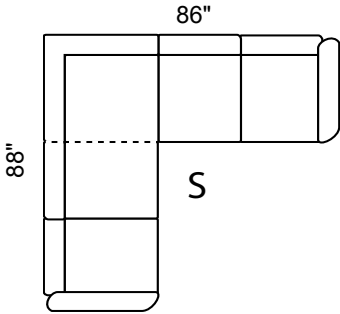

Depth: 36" Height: 34"

Arm 6" wide All Dimensions Allow ±2"

LHF Sec. Sofa + RHF 1 Arm Sofa

LHF 1 Arm Sofa + RHF Sec. Sofa +

LHF 1 Arm L/seat + RHF Sec. Sofa

LHF Sec. Sofa + RHF 1 Arm L/seat

LHF Sec. Chaise + RHF 1 Arm L/seat

LHF 1 Arm L/seat + RHF Sec. Chaise

LHF Sec. Chaise + RHF 1 Arm Sofa

LHF 1 Arm Sofa + RHF Sec. Chaise

Sofa Bed available in all sectional configurations. 52" Double Bed in 3-Seat Sofa.