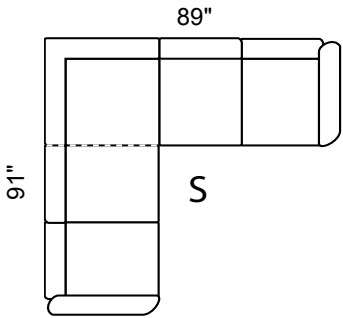

Depth: 36" Height: 34"

Arm 9" wide All Dimensions Allow ±2"

LHF Sec. Sofa + RHF 1 Arm Sofa

LHF 1 Arm Sofa + RHF Sec. Sofa +

LHF 1 Arm L/seat + RHF Sec. Sofa

LHF Sec. Sofa + RHF 1 Arm L/seat

LHF Sec. Chaise + RHF 1 Arm L/seat

LHF 1 Arm L/seat + RHF Sec. Chaise

LHF Sec. Chaise + RHF 1 Arm Sofa

LHF 1 Arm Sofa + RHF Sec. Chaise

Sofa Bed available in all sectional configurations. 52" Double Bed in 3-Seat Sofa.