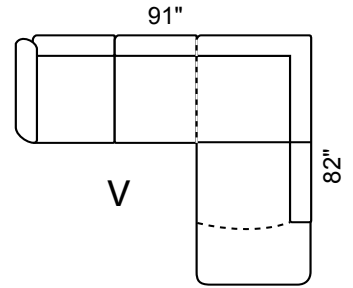

Depth: 36" Height: 34"

Arm 9" wide All Dimensions Allow ±2"

LHF Sec. Sofa + RHF 1 Arm Sofa

LHF 1 Arm Sofa + RHF Sec. Sofa +

LHF 1 Arm L/seat + RHF Sec. Sofa

LHF Sec. Sofa + RHF 1 Arm L/seat

LHF Sec. Chaise + RHF 1 Arm L/seat