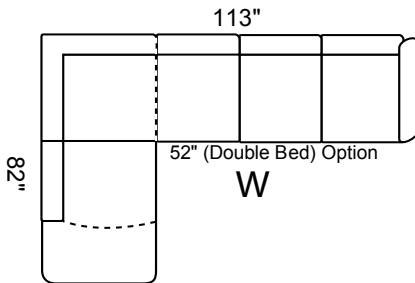

Depth: 36" Height: 34"

Arm 9" wide All Dimensions Allow ±2"

LHF Sec. Sofa + RHF 1 Arm Sofa

LHF 1 Arm Sofa + RHF Sec. Sofa +

LHF 1 Arm L/seat + RHF Sec. Sofa

LHF Sec. Sofa + RHF 1 Arm L/seat

LHF Sec. Chaise + RHF 1 Arm L/seat

LHF 1 Arm L/seat + RHF Sec. Chaise

LHF Sec. Chaise + RHF 1 Arm Sofa

LHF 1 Arm Sofa + RHF Sec. Chaise

Sofa Bed available in all sectional configurations. 52" Double Bed in 3-Seat Sofa.