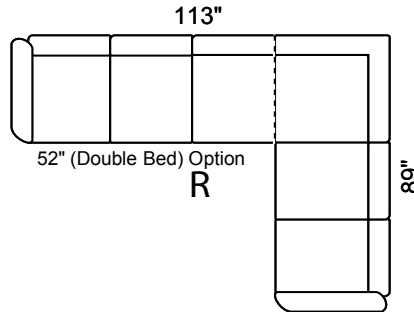

### Options Available:

- Sofa, Loveseat, Chair See Coordinating Style "Taylor"
- Sofa Bed 52" in 3-Seat
- Hi Back Chair & Coordinating Recliner
- Optional Leg Color: Natural or Walnut
- Perimeter Wooden Base (Col. Espresso)
- Customization: ± Length, Width, Height
- Nail Head: N11 on facing and front

Depth: 36" Height: 34"

Arm 9" wide All Dimensions Allow ±2"

LHF Sec. Sofa + RHF 1 Arm Sofa

LHF 1 Arm Sofa + RHF Sec. Sofa +

LHF 1 Arm L/seat + RHF Sec. Sofa

LHF Sec. Sofa + RHF 1 Arm L/seat

LHF Sec. Chaise + RHF 1 Arm L/seat

LHF 1 Arm L/seat + RHF Sec. Chaise

LHF Sec. Chaise + RHF 1 Arm Sofa

LHF 1 Arm Sofa + RHF Sec. Chaise

Sofa Bed available in all sectional configurations. 52" Double Bed in 3-Seat Sofa.