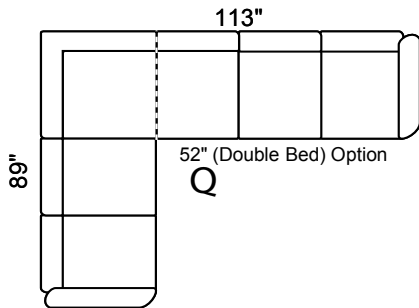

### Features:

- Legs: Fr: 14 Bk: 7 (Col.Expresso)
- Seat Cushion: High Den. 2.2 Foam Removable & Adjustable
- Back Cushion: Semi-attach Self-adjustable, Channel fill
- Baseball / French Stitching: All cushions, front & side panels

### Options Available:

- Sofa, Loveseat, Chair See Coordinating Style "Taylor"
- Sofa Bed 52" in 3-Seat
- Hi Back Chair & Coordinating Recliner
- Optional Leg Color: Natural or Walnut
- Perimeter Wooden Base (Col. Espresso)
- Customization: ± Length, Width, Height
- Nail Head: N11 on facing and front

Depth: 36" Height: 34"

Arm 9" wide All Dimensions Allow ±2"

LHF Sec. Sofa + RHF 1 Arm Sofa

LHF 1 Arm Sofa + RHF Sec. Sofa +

LHF 1 Arm L/seat + RHF Sec. Sofa

LHF Sec. Sofa + RHF 1 Arm L/seat

LHF Sec. Chaise + RHF 1 Arm L/seat

LHF 1 Arm L/seat + RHF Sec. Chaise

LHF Sec. Chaise + RHF 1 Arm Sofa

LHF 1 Arm Sofa + RHF Sec. Chaise

Sofa Bed available in all sectional configurations. 52" Double Bed in 3-Seat Sofa.