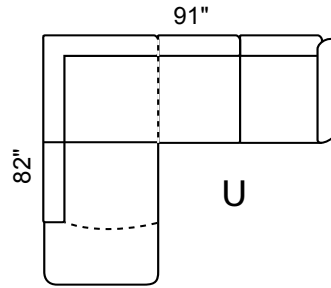

Depth: 36" Height: 34"

Arm 9" wide All Dimensions Allow ±2"

LHF Sec. Sofa + RHF 1 Arm Sofa

LHF 1 Arm Sofa + RHF Sec. Sofa +

LHF 1 Arm L/seat + RHF Sec. Sofa

LHF Sec. Sofa + RHF 1 Arm L/seat

LHF Sec. Chaise + RHF 1 Arm L/seat