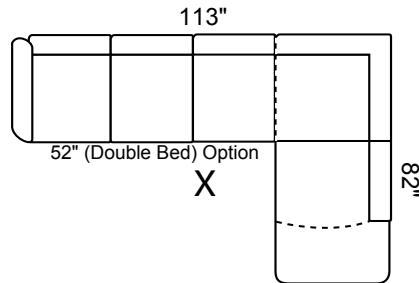

Depth: 36" Height: 34"

Arm 9" wide All Dimensions Allow ±2"

LHF Sec. Sofa + RHF 1 Arm Sofa

LHF 1 Arm Sofa + RHF Sec. Sofa +

LHF 1 Arm L/seat + RHF Sec. Sofa

LHF Sec. Sofa + RHF 1 Arm L/seat

LHF Sec. Chaise + RHF 1 Arm L/seat

LHF 1 Arm L/seat + RHF Sec. Chaise

LHF Sec. Chaise + RHF 1 Arm Sofa

LHF 1 Arm Sofa + RHF Sec. Chaise

Sofa Bed available in all sectional configurations. 52" Double Bed in 3-Seat Sofa.