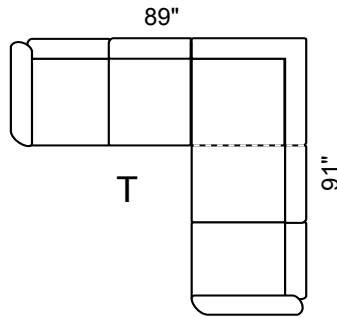

Depth: 36" Height: 34"

Arm 9" wide All Dimensions Allow ±2"

LHF Sec. Sofa + RHF 1 Arm Sofa

LHF 1 Arm Sofa + RHF Sec. Sofa +

LHF 1 Arm L/seat + RHF Sec. Sofa

LHF Sec. Sofa + RHF 1 Arm L/seat

LHF Sec. Chaise + RHF 1 Arm L/seat

LHF 1 Arm L/seat + RHF Sec. Chaise

LHF Sec. Chaise + RHF 1 Arm Sofa

LHF 1 Arm Sofa + RHF Sec. Chaise

Sofa Bed available in all sectional configurations. 52" Double Bed in 3-Seat Sofa.