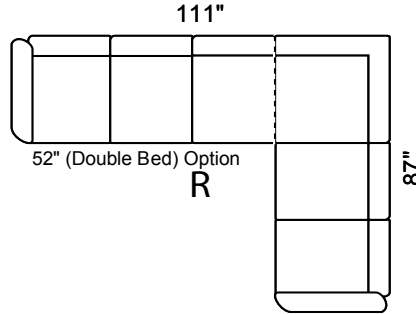

Options Available:

- Sofa, Loveseat, Chair See Coordinating Style "Victoria"
- Sofa Bed 52" in 3-Seat
- Hi Back Chair & Coordinating Recliner
- Optional Leg Color: Natural or Walnut
- Perimeter Wooden Base (Col. Espresso)
- Customization: ± Length, Width, Height
- Other Type Nail Head: N14, N15, N18

Depth: 36" Height: 34"

Arm 7" wide All
Dimensions
Allow ±2"

LHF Sec. Sofa + RHF 1 Arm Sofa

LHF 1 Arm Sofa + RHF Sec. Sofa +

LHF 1 Arm L/seat + RHF Sec. Sofa

LHF Sec. Sofa + RHF 1 Arm L/seat

LHF Sec. Chaise + RHF 1 Arm L/seat

LHF 1 Arm L/seat + RHF Sec. Chaise

LHF Sec. Chaise + RHF 1 Arm Sofa

LHF 1 Arm Sofa + RHF Sec. Chaise

Sofa Bed available in all sectional configurations. 52" Double Bed in 3-Seat Sofa.