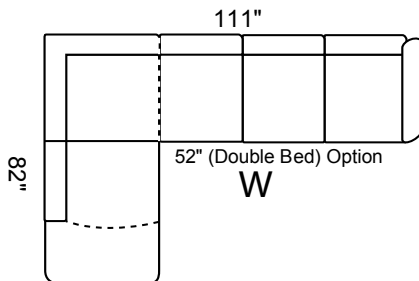

Options Available:

- Sofa, Loveseat, Chair See Coordinating Style "Victoria"
- Sofa Bed 52" in 3-Seat
- Hi Back Chair & Coordinating Recliner
- Optional Leg Color: Natural or Walnut
- Perimeter Wooden Base (Col. Espresso)
- Customization: ± Length, Width, Height
- Other Type Nail Head: N14, N15, N18

Depth: 36" Height: 34"

Arm 7" wide All
Dimensions
Allow ±2"

LHF Sec. Sofa + RHF 1 Arm Sofa

LHF 1 Arm Sofa + RHF Sec. Sofa +

LHF 1 Arm L/seat + RHF Sec. Sofa

LHF Sec. Sofa + RHF 1 Arm L/seat

LHF Sec. Chaise + RHF 1 Arm L/seat

LHF 1 Arm L/seat + RHF Sec. Chaise

LHF Sec. Chaise + RHF 1 Arm Sofa

LHF 1 Arm Sofa + RHF Sec. Chaise

Sofa Bed available in all sectional configurations. 52" Double Bed in 3-Seat Sofa.