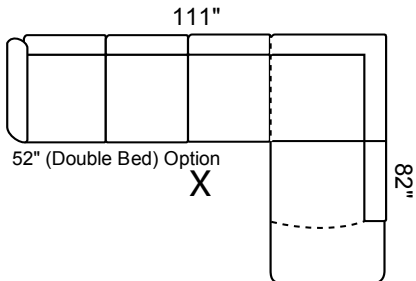

Options Available:

- Sofa, Loveseat, Chair See Coordinating Style "Victoria"
- Sofa Bed 52" in 3-Seat
- Hi Back Chair & Coordinating Recliner
- Optional Leg Color: Natural or Walnut
- Perimeter Wooden Base (Col. Espresso)
- Customization: ± Length, Width, Height
- Other Type Nail Head: N14, N15, N18

Depth: 36" Height: 34"

Arm 7" wide All
Dimensions
Allow ±2"

LHF Sec. Sofa + RHF 1 Arm Sofa

LHF 1 Arm Sofa + RHF Sec. Sofa +

LHF 1 Arm L/seat + RHF Sec. Sofa

LHF Sec. Sofa + RHF 1 Arm L/seat

LHF Sec. Chaise + RHF 1 Arm L/seat

LHF 1 Arm L/seat + RHF Sec. Chaise

LHF Sec. Chaise + RHF 1 Arm Sofa

LHF 1 Arm Sofa + RHF Sec. Chaise

Sofa Bed available in all sectional configurations. 52" Double Bed in 3-Seat Sofa.