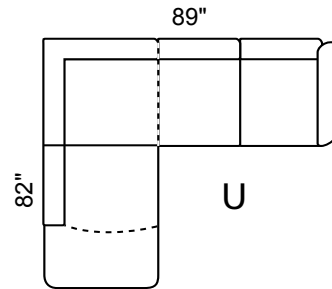

Options Available:

- Sofa, Loveseat, Chair See Coordinating Style "Victoria"
- Sofa Bed 52" in 3-Seat
- Hi Back Chair & Coordinating Recliner
- Optional Leg Color: Natural or Walnut
- Perimeter Wooden Base (Col. Espresso)
- Customization: ± Length, Width, Height
- Other Type Nail Head: N14, N15, N18

Depth: 36" Height: 34"

Arm 7" wide All
Dimensions
Allow ±2"

LHF Sec. Sofa + RHF 1 Arm Sofa

LHF 1 Arm Sofa + RHF Sec. Sofa +

LHF 1 Arm L/seat + RHF Sec. Sofa

LHF Sec. Sofa + RHF 1 Arm L/seat

LHF Sec. Chaise + RHF 1 Arm L/seat

LHF 1 Arm L/seat + RHF Sec. Chaise

LHF Sec. Chaise + RHF 1 Arm Sofa

LHF 1 Arm Sofa + RHF Sec. Chaise

Sofa Bed available in all sectional configurations. 52" Double Bed in 3-Seat Sofa.