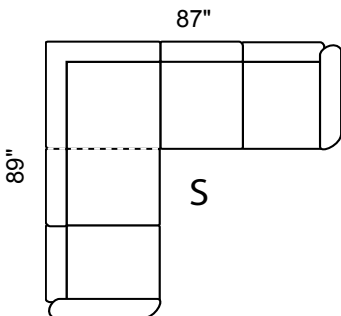

Options Available:

- Sofa, Loveseat, Chair See Coordinating Style "Victoria"
- Sofa Bed 52" in 3-Seat
- Hi Back Chair & Coordinating Recliner
- Optional Leg Color: Natural or Walnut
- Perimeter Wooden Base (Col. Espresso)
- Customization: ± Length, Width, Height
- Other Type Nail Head: N14, N15, N18

Depth: 36" Height: 34"

Arm 7" wide All
Dimensions
Allow ±2"

LHF Sec. Sofa + RHF 1 Arm Sofa

LHF 1 Arm Sofa + RHF Sec. Sofa +

LHF 1 Arm L/seat + RHF Sec. Sofa

LHF Sec. Sofa + RHF 1 Arm L/seat

LHF Sec. Chaise + RHF 1 Arm L/seat

LHF 1 Arm L/seat + RHF Sec. Chaise

LHF Sec. Chaise + RHF 1 Arm Sofa

LHF 1 Arm Sofa + RHF Sec. Chaise

Sofa Bed available in all sectional configurations. 52" Double Bed in 3-Seat Sofa.