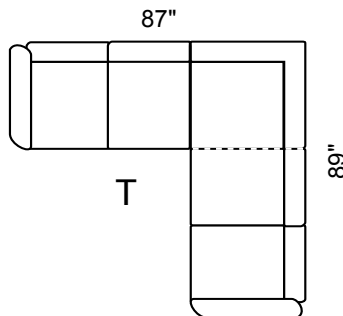

Options Available:

- Sofa, Loveseat, Chair See Coordinating Style "Victoria"
- Sofa Bed 52" in 3-Seat
- Hi Back Chair & Coordinating Recliner
- Optional Leg Color: Natural or Walnut
- Perimeter Wooden Base (Col. Espresso)
- Customization: ± Length, Width, Height
- Other Type Nail Head: N14, N15, N18

Depth: 36" Height: 34"

Arm 7" wide All
Dimensions
Allow ±2"

LHF Sec. Sofa + RHF 1 Arm Sofa

LHF 1 Arm Sofa + RHF Sec. Sofa +

LHF 1 Arm L/seat + RHF Sec. Sofa

LHF Sec. Sofa + RHF 1 Arm L/seat

LHF Sec. Chaise + RHF 1 Arm L/seat

LHF 1 Arm L/seat + RHF Sec. Chaise

LHF Sec. Chaise + RHF 1 Arm Sofa

LHF 1 Arm Sofa + RHF Sec. Chaise

Sofa Bed available in all sectional configurations. 52" Double Bed in 3-Seat Sofa.