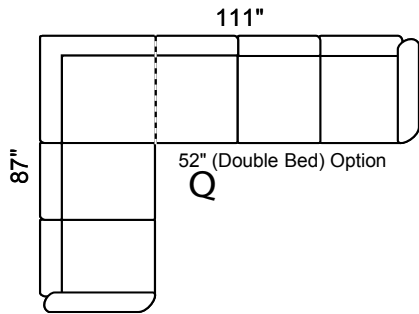

Hayden

No-Sag
Base

Features:

- Legs: Fr: 15 Bk: 7 (Col.Expresso)
- Nail: N11 on Facing and Front
- Seat Cushion: High Den. 2.2 Foam Removable & Adjustable
- Back Cushion: Semi-attach Self-adjustable, Channel fill
- Baseball / French Stitching:

Options Available:

- Sofa, Loveseat, Chair See Coordinating Style "Victoria"
- Sofa Bed 52" in 3-Seat
- Hi Back Chair & Coordinating Recliner
- Optional Leg Color: Natural or Walnut
- Perimeter Wooden Base (Col. Espresso)
- Customization: ± Length, Width, Height
- Other Type Nail Head: N14, N15, N18

Depth: 36" Height: 34"

Arm 7" wide All
Dimensions
Allow ±2"

LHF Sec. Sofa + RHF 1 Arm Sofa

LHF 1 Arm Sofa + RHF Sec. Sofa +

LHF 1 Arm L/seat + RHF Sec. Sofa

LHF Sec. Sofa + RHF 1 Arm L/seat

LHF Sec. Chaise + RHF 1 Arm L/seat

LHF 1 Arm L/seat + RHF Sec. Chaise

LHF Sec. Chaise + RHF 1 Arm Sofa

LHF 1 Arm Sofa + RHF Sec. Chaise

Sofa Bed available in all sectional configurations. 52" Double Bed in 3-Seat Sofa.