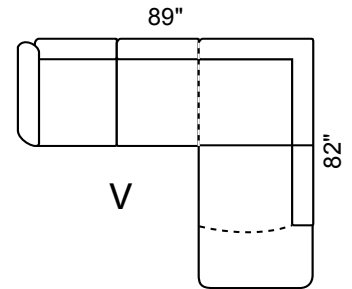

Options Available:

- Sofa, Loveseat, Chair See Coordinating Style "Victoria"
- Sofa Bed 52" in 3-Seat
- Hi Back Chair & Coordinating Recliner
- Optional Leg Color: Natural or Walnut
- Perimeter Wooden Base (Col. Espresso)
- Customization: ± Length, Width, Height
- Other Type Nail Head: N14, N15, N18

Depth: 36" Height: 34"

Arm 7" wide All
Dimensions
Allow ±2"

LHF Sec. Sofa + RHF 1 Arm Sofa

LHF 1 Arm Sofa + RHF Sec. Sofa +

LHF 1 Arm L/seat + RHF Sec. Sofa

LHF Sec. Sofa + RHF 1 Arm L/seat

LHF Sec. Chaise + RHF 1 Arm L/seat

LHF 1 Arm L/seat + RHF Sec. Chaise

LHF Sec. Chaise + RHF 1 Arm Sofa

LHF 1 Arm Sofa + RHF Sec. Chaise

Sofa Bed available in all sectional configurations. 52" Double Bed in 3-Seat Sofa.