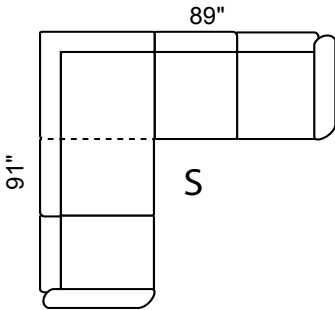

Depth: 36" Height: 34"

Arm 9" wide All  
Dimensions  
Allow ±2"

LHF Sec. Sofa + RHF 1 Arm Sofa

LHF 1 Arm Sofa + RHF Sec. Sofa +

LHF 1 Arm L/seat + RHF Sec. Sofa

LHF Sec. Sofa + RHF 1 Arm L/seat

LHF Sec. Chaise + RHF 1 Arm L/seat

LHF 1 Arm L/seat + RHF Sec. Chaise

LHF Sec. Chaise + RHF 1 Arm Sofa

LHF 1 Arm Sofa + RHF Sec. Chaise

Sofa Bed available in all sectional configurations. 52" Double Bed in 3-Seat Sofa.