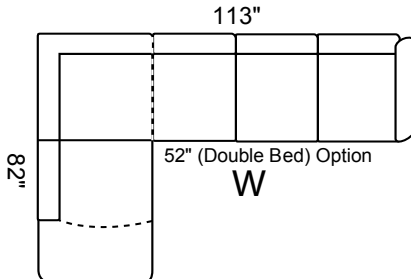

Depth: 36" Height: 34"

Arm 9" wide All  
Dimensions  
Allow ±2"

LHF Sec. Sofa + RHF 1 Arm Sofa

LHF 1 Arm Sofa + RHF Sec. Sofa +

LHF 1 Arm L/seat + RHF Sec. Sofa

LHF Sec. Sofa + RHF 1 Arm L/seat

LHF Sec. Chaise + RHF 1 Arm L/seat

LHF 1 Arm L/seat + RHF Sec. Chaise

LHF Sec. Chaise + RHF 1 Arm Sofa

LHF 1 Arm Sofa + RHF Sec. Chaise

Sofa Bed available in all sectional configurations. 52" Double Bed in 3-Seat Sofa.