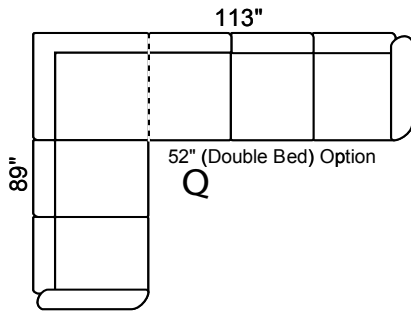

## Features:

- Legs: Fr: 14 Bk: 7 (Col.Expresso)
- Nail: N11 on Facing and Front
- Seat Cushion: High Den. 2.2 Foam  
Removable & Adjustable
- Back Cushion: Semi-attach  
Self-adjustable, Channel fill
- Baseball / French Stitching:

## Options Available:

- Sofa, Loveseat, Chair See Coordinating Style " Woodland or Lawrance"
- Sofa Bed 52" in 3-Seat
- Hi Back Chair & Coordinating Recliner
- Optional Leg Color: Natural or Walnut
- Perimeter Wooden Base (Col. Espresso)
- Customization: ± Length, Width, Height
- Other Type Nail Head: N14, N15, N18

Depth: 36" Height: 34"

Arm 9" wide All  
Dimensions  
Allow ±2"

LHF Sec. Sofa + RHF 1 Arm Sofa

LHF 1 Arm Sofa + RHF Sec. Sofa +

LHF 1 Arm L/seat + RHF Sec. Sofa

LHF Sec. Sofa + RHF 1 Arm L/seat

LHF Sec. Chaise + RHF 1 Arm L/seat

LHF 1 Arm L/seat + RHF Sec. Chaise

LHF Sec. Chaise + RHF 1 Arm Sofa

LHF 1 Arm Sofa + RHF Sec. Chaise

Sofa Bed available in all sectional configurations. 52" Double Bed in 3-Seat Sofa.