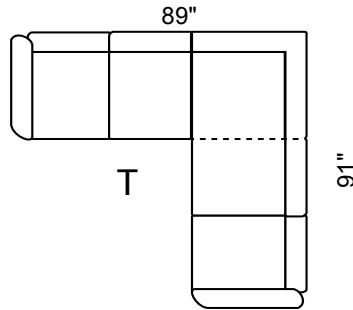

Depth: 36" Height: 34"

Arm 9" wide All  
Dimensions  
Allow ±2"

LHF Sec. Sofa + RHF 1 Arm Sofa

LHF 1 Arm Sofa + RHF Sec. Sofa +

LHF 1 Arm L/seat + RHF Sec. Sofa

LHF Sec. Sofa + RHF 1 Arm L/seat

LHF Sec. Chaise + RHF 1 Arm L/seat

LHF 1 Arm L/seat + RHF Sec. Chaise

LHF Sec. Chaise + RHF 1 Arm Sofa

LHF 1 Arm Sofa + RHF Sec. Chaise

Sofa Bed available in all sectional configurations. 52" Double Bed in 3-Seat Sofa.