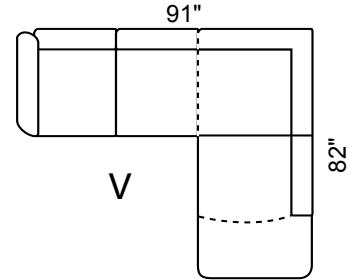

Depth: 36" Height: 34"

Arm 9" wide All  
Dimensions  
Allow ±2"

LHF Sec. Sofa + RHF 1 Arm Sofa

LHF 1 Arm Sofa + RHF Sec. Sofa +

LHF 1 Arm L/seat + RHF Sec. Sofa

LHF Sec. Sofa + RHF 1 Arm L/seat

LHF Sec. Chaise + RHF 1 Arm L/seat