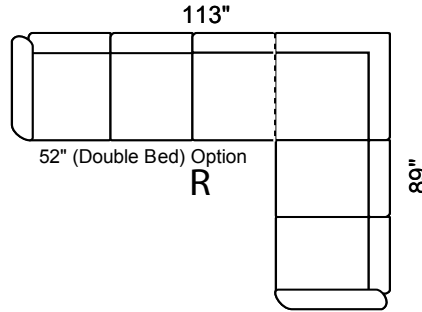

## Options Available:

- Sofa, Loveseat, Chair See Coordinating Style " Woodland or Lawrance"
- Sofa Bed 52" in 3-Seat
- Hi Back Chair & Coordinating Recliner
- Optional Leg Color: Natural or Walnut
- Perimeter Wooden Base (Col. Espresso)
- Customization: ± Length, Width, Height
- Other Type Nail Head: N14, N15, N18

Depth: 36" Height: 34"

Arm 9" wide All  
Dimensions  
Allow ±2"

LHF Sec. Sofa + RHF 1 Arm Sofa

LHF 1 Arm Sofa + RHF Sec. Sofa +

LHF 1 Arm L/seat + RHF Sec. Sofa

LHF Sec. Sofa + RHF 1 Arm L/seat

LHF Sec. Chaise + RHF 1 Arm L/seat

LHF 1 Arm L/seat + RHF Sec. Chaise

LHF Sec. Chaise + RHF 1 Arm Sofa

LHF 1 Arm Sofa + RHF Sec. Chaise

Sofa Bed available in all sectional configurations. 52" Double Bed in 3-Seat Sofa.