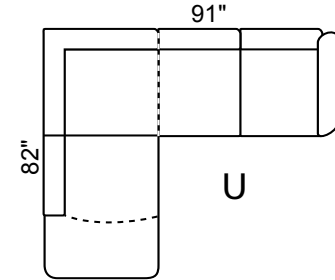

Depth: 36" Height: 34"

Arm 9" wide All  
Dimensions  
Allow ±2"

LHF Sec. Sofa + RHF 1 Arm Sofa

LHF 1 Arm Sofa + RHF Sec. Sofa +

LHF 1 Arm L/seat + RHF Sec. Sofa

LHF Sec. Sofa + RHF 1 Arm L/seat

LHF Sec. Chaise + RHF 1 Arm L/seat