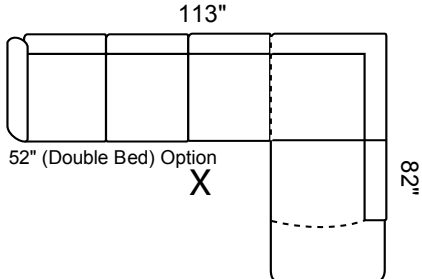

Depth: 36" Height: 34"

Arm 9" wide All  
Dimensions  
Allow ±2"

LHF Sec. Sofa + RHF 1 Arm Sofa

LHF 1 Arm Sofa + RHF Sec. Sofa +

LHF 1 Arm L/seat + RHF Sec. Sofa

LHF Sec. Sofa + RHF 1 Arm L/seat

LHF Sec. Chaise + RHF 1 Arm L/seat

LHF 1 Arm L/seat + RHF Sec. Chaise

LHF Sec. Chaise + RHF 1 Arm Sofa

LHF 1 Arm Sofa + RHF Sec. Chaise

Sofa Bed available in all sectional configurations. 52" Double Bed in 3-Seat Sofa.