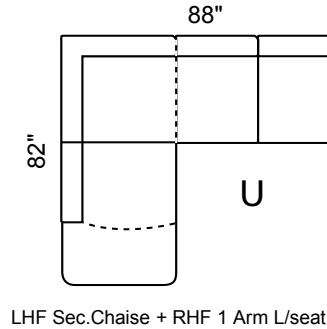

## Features:

- Legs: Fr: 2 Bk: 7 (Col.Expresso)
- Seat Cushion: Pocket Coil Removable & Adjustable
- Back Cushion: Semi-attach Self-adjustable, Channel fill
- Baseball / French Stitching: All cushions, front & side panels

Depth: 36" Height: 34"

Arm 6" wide All  
Dimensions  
Allow ±2"

Sofa Bed available in all sectional configurations. 52" Double Bed in 3-Seat Sofa.