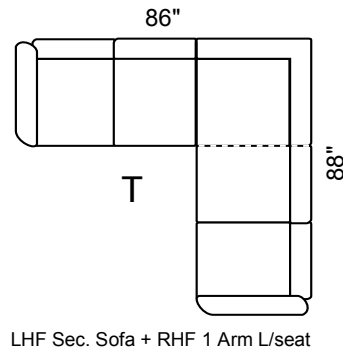

## Features:

- Legs: Fr: 2 Bk: 7 (Col.Expresso)
- Seat Cushion: Pocket Coil Removable & Adjustable
- Back Cushion: Semi-attach Self-adjustable, Channel fill
- Baseball / French Stitching: All cushions, front & side panels

Depth: 36" Height: 34"

Arm 6" wide All  
Dimensions  
Allow ±2"

Sofa Bed available in all sectional configurations. 52" Double Bed in 3-Seat Sofa.