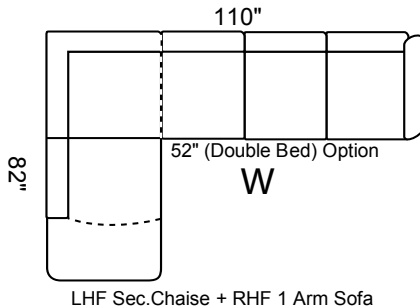

## Features:

- Legs: Fr: 2 Bk: 7 (Col.Expresso)
- Seat Cushion: Pocket Coil Removable & Adjustable
- Back Cushion: Semi-attach Self-adjustable, Channel fill
- Baseball / French Stitching: All cushions, front & side panels

Depth: 36" Height: 34"

Arm 6" wide All  
Dimensions  
Allow ±2"

Sofa Bed available in all sectional configurations. 52" Double Bed in 3-Seat Sofa.