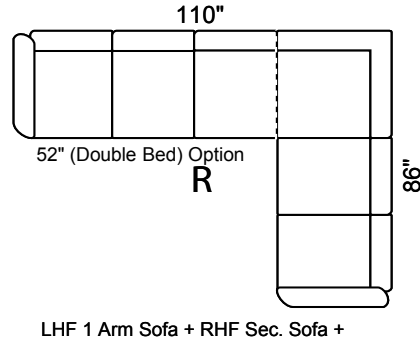

## Features:

- Legs: Fr: 2 Bk: 7 (Col.Expresso)
- Seat Cushion: Pocket Coil Removable & Adjustable
- Back Cushion: Semi-attach Self-adjustable, Channel fill
- Baseball / French Stitching: All cushions, front & side panels

Depth: 36" Height: 34"

Arm 6" wide All  
Dimensions  
Allow ±2"

Sofa Bed available in all sectional configurations. 52" Double Bed in 3-Seat Sofa.