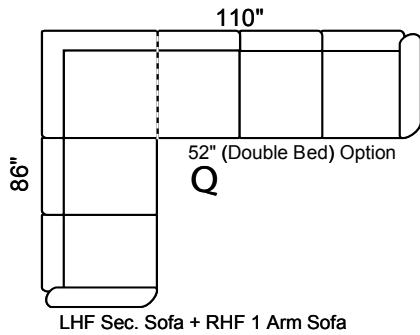

## Features:

- Legs: Fr: 2 Bk: 7 (Col.Expresso)
- Seat Cushion: Pocket Coil Removable & Adjustable
- Back Cushion: Semi-attach Self-adjustable, Channel fill
- Baseball / French Stitching: All cushions, front & side panels

Depth: 36" Height: 34"

Arm 6" wide All  
Dimensions  
Allow ±2"

Sofa Bed available in all sectional configurations. 52" Double Bed in 3-Seat Sofa.