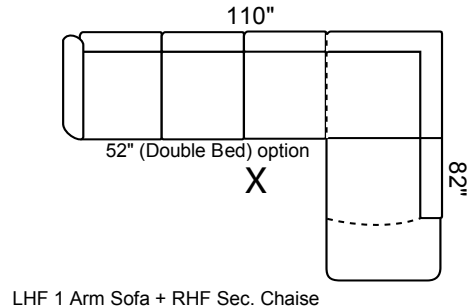

## Features:

- Legs: Fr: 2 Bk: 7 (Col.Expresso)
- Seat Cushion: Pocket Coil Removable & Adjustable
- Back Cushion: Semi-attach Self-adjustable, Channel fill
- Baseball / French Stitching: All cushions, front & side panels

Depth: 36" Height: 34"

Arm 6" wide All  
Dimensions  
Allow ±2"

Sofa Bed available in all sectional configurations. 52" Double Bed in 3-Seat Sofa.