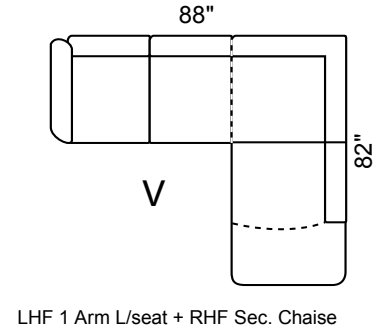

## Features:

- Legs: Fr: 2 Bk: 7 (Col.Expresso)
- Seat Cushion: Pocket Coil Removable & Adjustable
- Back Cushion: Semi-attach Self-adjustable, Channel fill
- Baseball / French Stitching: All cushions, front & side panels

Depth: 36" Height: 34"

Arm 6" wide All  
Dimensions  
Allow ±2"

Sofa Bed available in all sectional configurations. 52" Double Bed in 3-Seat Sofa.