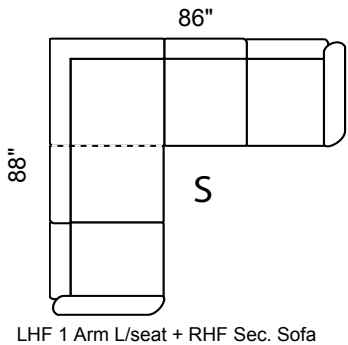

## Features:

- Legs: Fr: 2 Bk: 7 (Col.Expresso)
- Seat Cushion: Pocket Coil Removable & Adjustable
- Back Cushion: Semi-attach Self-adjustable, Channel fill
- Baseball / French Stitching: All cushions, front & side panels

Depth: 36" Height: 34"

Arm 6" wide All  
Dimensions  
Allow ±2"

Sofa Bed available in all sectional configurations. 52" Double Bed in 3-Seat Sofa.